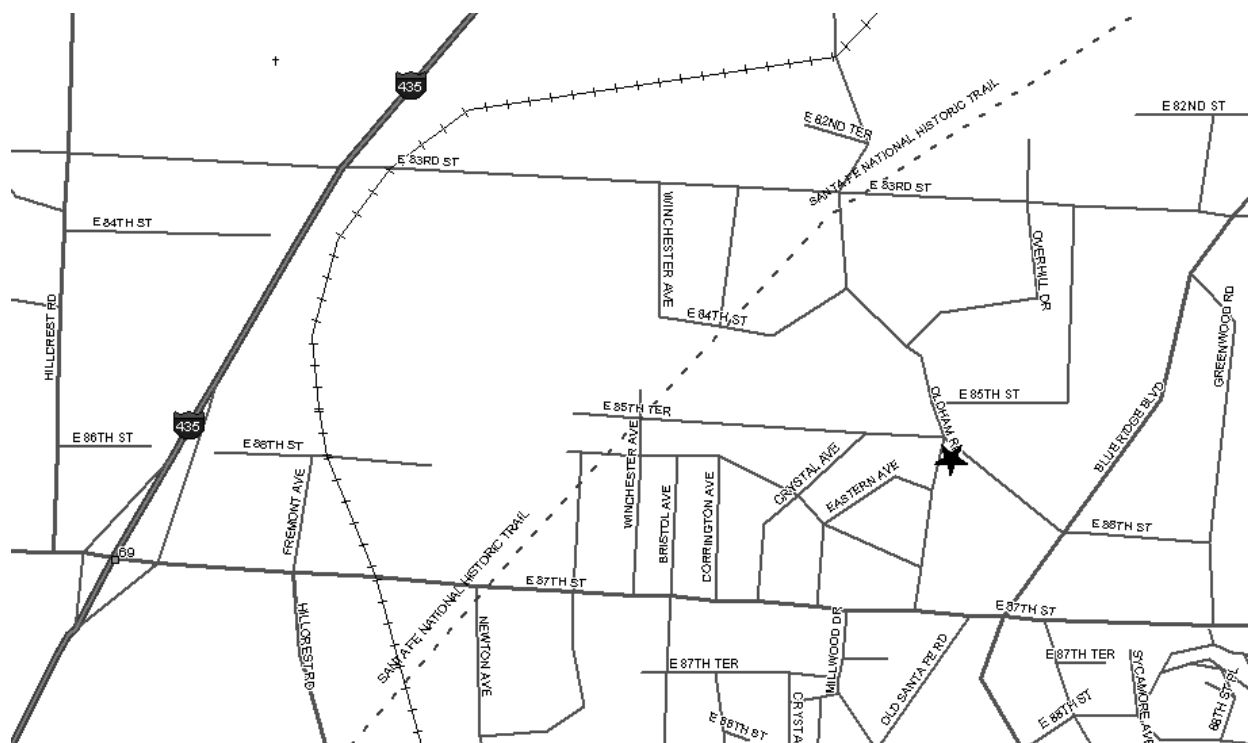

Grand Chapter of Missouri
Pathways to the Stars

Josepha Chapter #63 - District: 22
8521 Oldham Road
Kansas City, MO 64138

Phone Number: 816-358-0223

Date (s): 4th Fri
Time (s): 7:30 PM

Location Description:

Swope Park Chapter also meets here

Masonic Lodge (As listed with Grand Lodge of Missouri):

Swope Park Masonic Lodge

Map and Directions to Josepha Chapter #63

I-435 Exit 69 east on 87th Street to Oldham Road. North on Oldham Road to 85th Terrace. Temple is located on SE corner of Oldham and 85th Terrace.