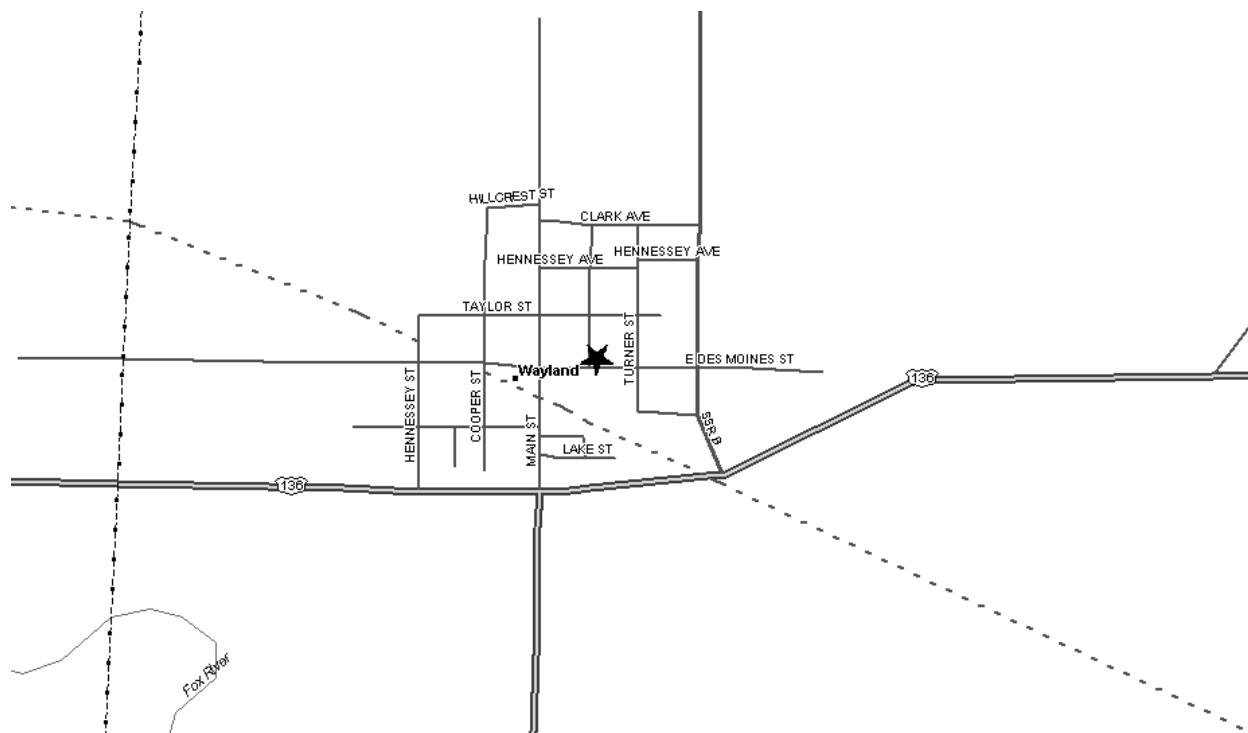

Grand Chapter of Missouri
Pathways to the Stars

Kahoka Chapter #40 - District: 3
107 Henrietta Street
Wayland, MO 63472

Phone Number:

Date (s): 2nd & 4th Thurs
Time (s): 7:30 PM

Location Description:

Corner of Henrietta & E. Taylor Streets

Masonic Lodge (As listed with Grand Lodge of Missouri):

St. Francisville Masonic Lodge
PO Box 275, Wayland 63472

Map and Directions to Kahoka Chapter #40

From US 136, North on Main Street to Des Moines. East 1 block to temple. Located on NE corner of intersection. (Note: construction of by-pass to east will change entrance to town)