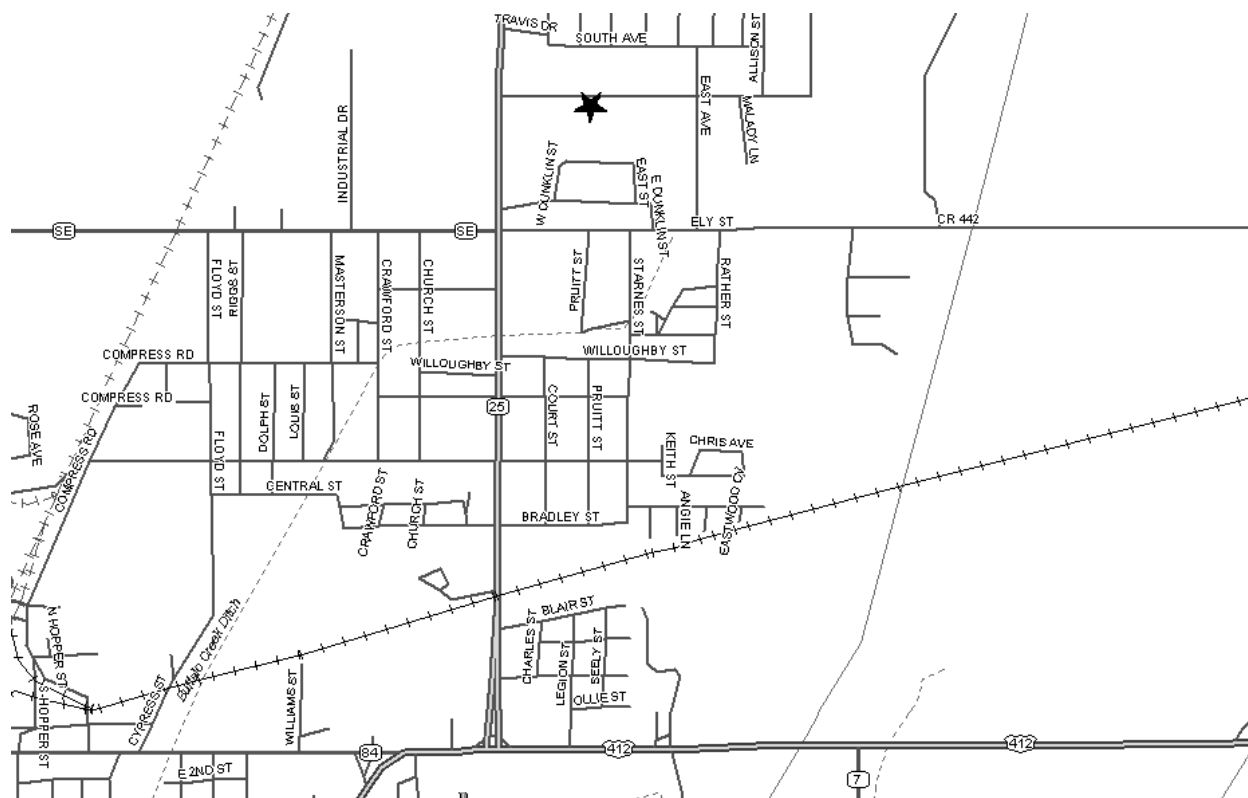

Grand Chapter of Missouri
Pathways to the Stars

Kennett Chapter #211 - District: 29

1933 Carter Street
Kennett, MO 63857

Phone Number:

Date (s): 1st & 3rd Tues
Time (s): 6:30 PM

Location Description:

Masonic Lodge (As listed with Grand Lodge of Missouri):

Kennett Masonic Lodge
1933 Center St

Map and Directions to Kennett Chapter #211

From US 412, North on State Route 25, 1¼ miles, to Carter Street. East on Carter to Temple, located on south side of road.