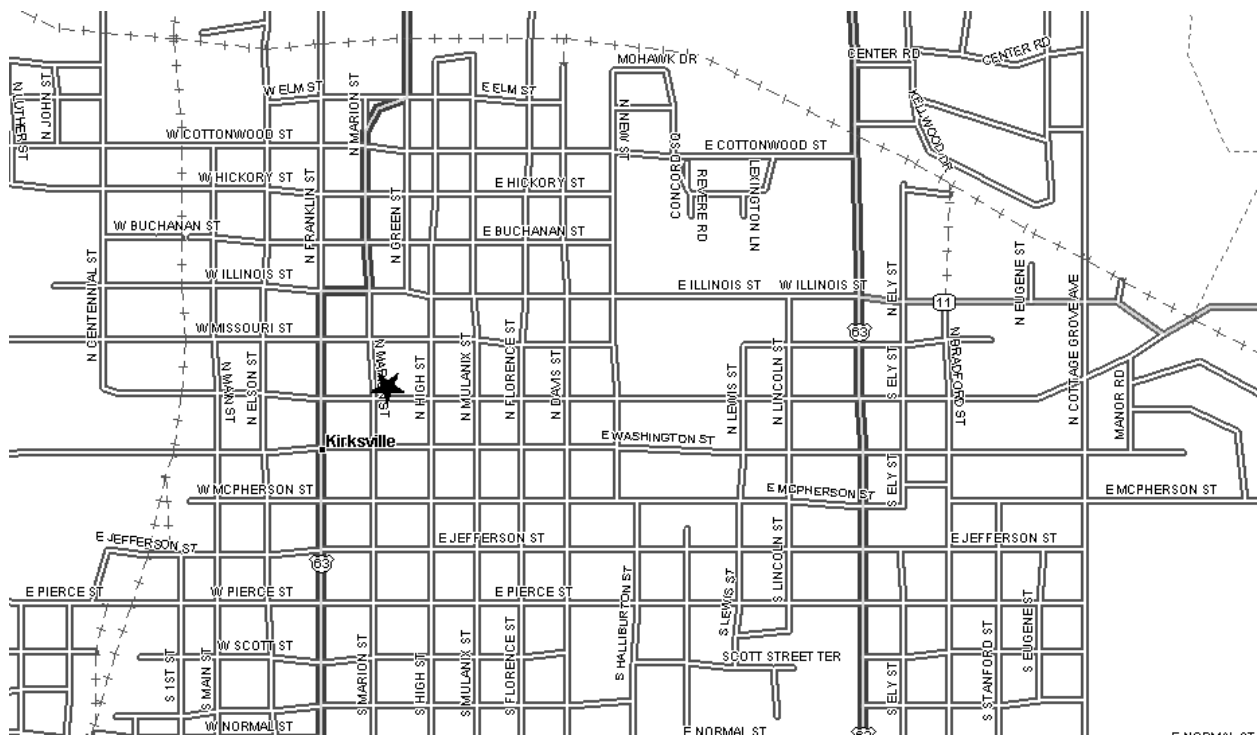

Grand Chapter of Missouri
Pathways to the Stars

Kirksville Chapter #184 - District: 3
217 East Harrison
Kirksville, MO 63501

Phone Number: 660-665-3409

Date (s): 2nd & 4th Mon
Time (s): 7:30 PM

Location Description:

Masonic Lodge (As listed with Grand Lodge of Missouri):

Kirksville Masonic Lodge
217 E Harrison

Map and Directions to Kirksville Chapter #184

From US-63, West on Harrison ½ mile to Marion Street. Temple is located on NE corner of Marion and Harrison. - One block east on Harrison from Business 63.