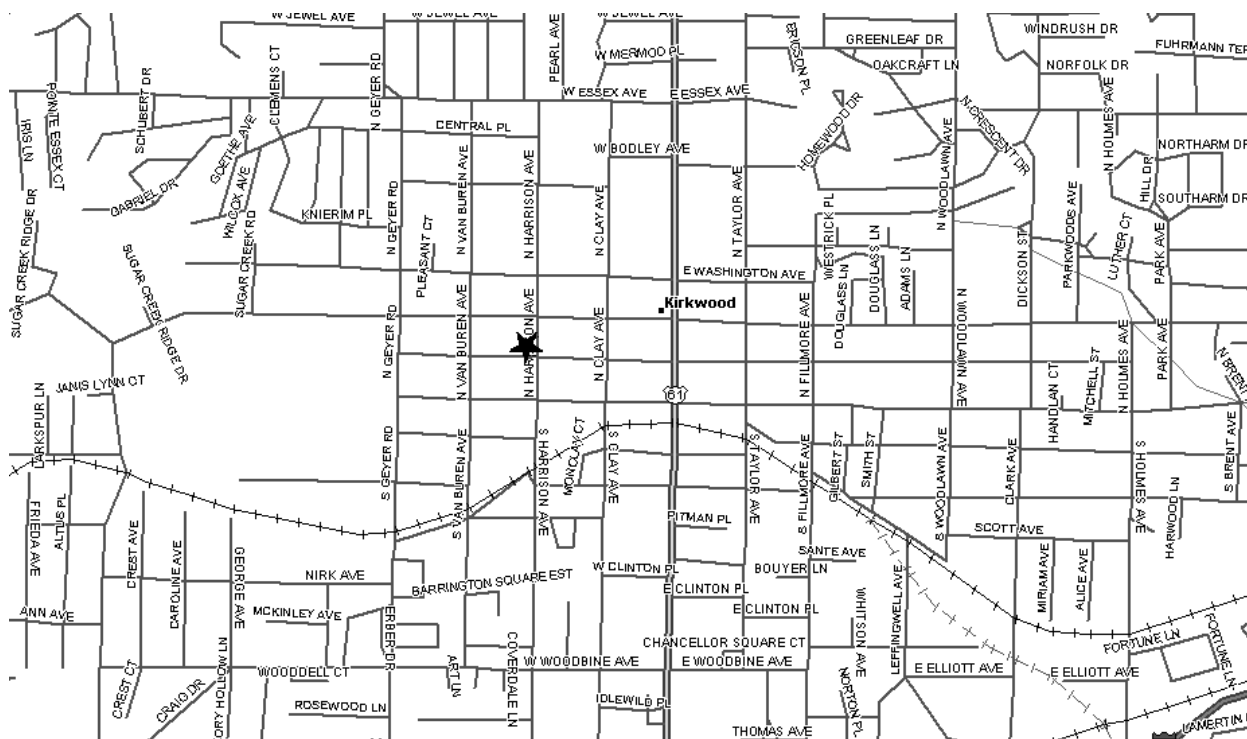

Grand Chapter of Missouri
Pathways to the Stars

Kirkwood Chapter #358 - District: 16
211 North Harrison Avenue
Kirkwood, MO 63122

Phone Number:

Date (s): 1st & 3rd Mon
Time (s): 7:30 PM

Location Description:

Masonic Lodge (As listed with Grand Lodge of Missouri):

Kirkwood Masonic Lodge
211 N Harrison Ave

Map and Directions to Kirkwood Chapter #358

From I-44, exit 277B, north on US 61/67 (Kirkwood Road), 1 ½ miles to Jefferson Road. Left (west) on Jefferson Road, two blocks, to Harrison. Temple is on NW corner of Harrison and Jefferson.