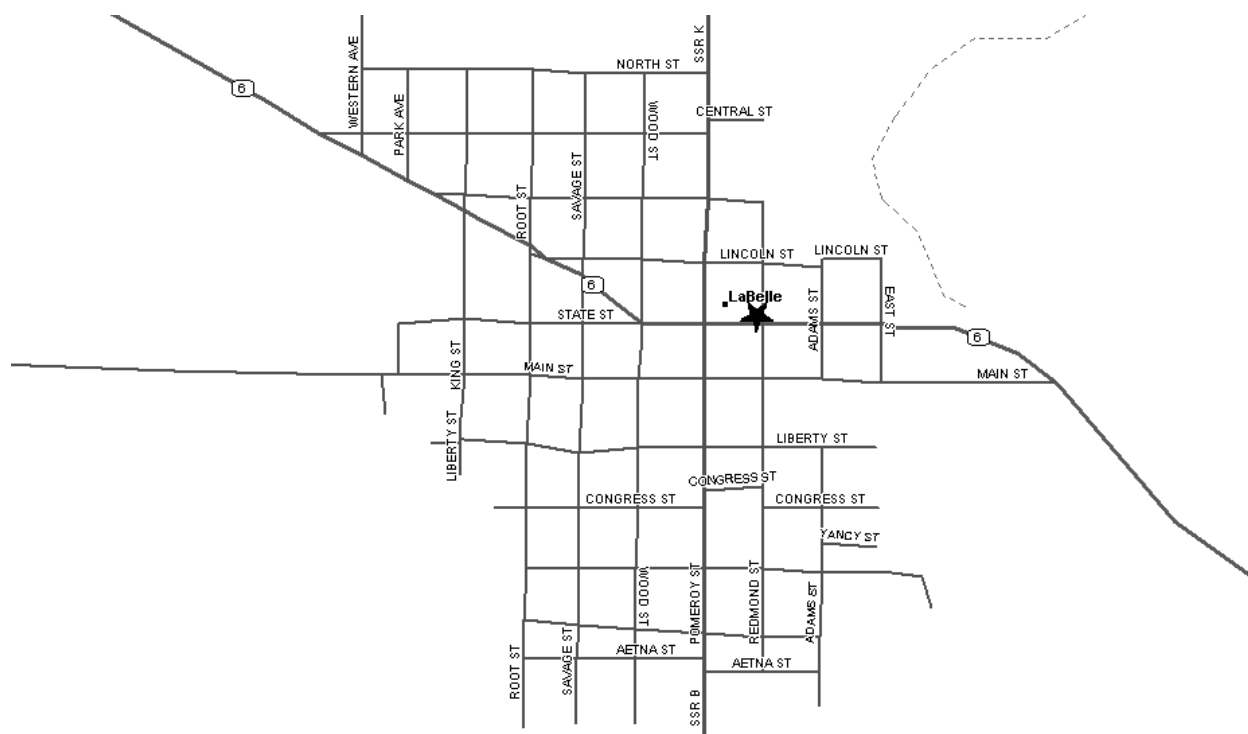

Grand Chapter of Missouri
Pathways to the Stars

La Belle Chapter #316 - District: 3
Missouri Highway 6 East
La Belle, MO 63447

Phone Number:

Date (s): 2nd Tues
Time (s): 7:30 PM

Location Description:

Masonic Lodge (As listed with Grand Lodge of Missouri):

La Belle Masonic Lodge
310 State St

Map and Directions to La Belle Chapter #316

One block east of State Route B (Pomeroy) and State Route 6, on State Route 6 (State St). Temple is on NW corner of State and Redmond.