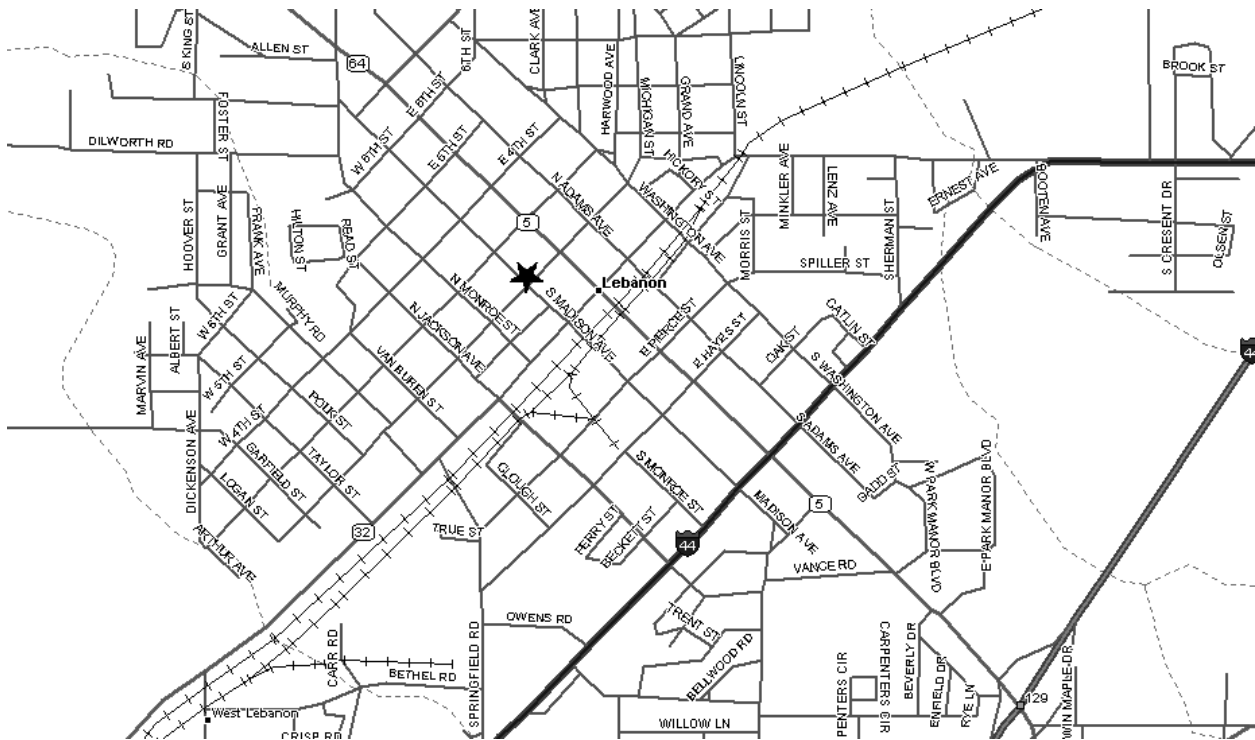

Grand Chapter of Missouri
Pathways to the Stars

Lebanon Chapter #259 - District: 13
191 West Second Street
Lebanon, MO 65536

Phone Number:

Date (s): 3rd Mon
Time (s): 7:30 PM

Location Description:

Madison & 2nd Streets

Masonic Lodge (As listed with Grand Lodge of Missouri):

Laclede Masonic Lodge
191 W 2nd St

Map and Directions to Lebanon Chapter #259

I-44 exit 129 North on State Route 5 (Jefferson Ave), approximately 1 mile, to 2nd Street. Left on 2nd Street one block. Temple is located on NE corner of 2nd and Madison.