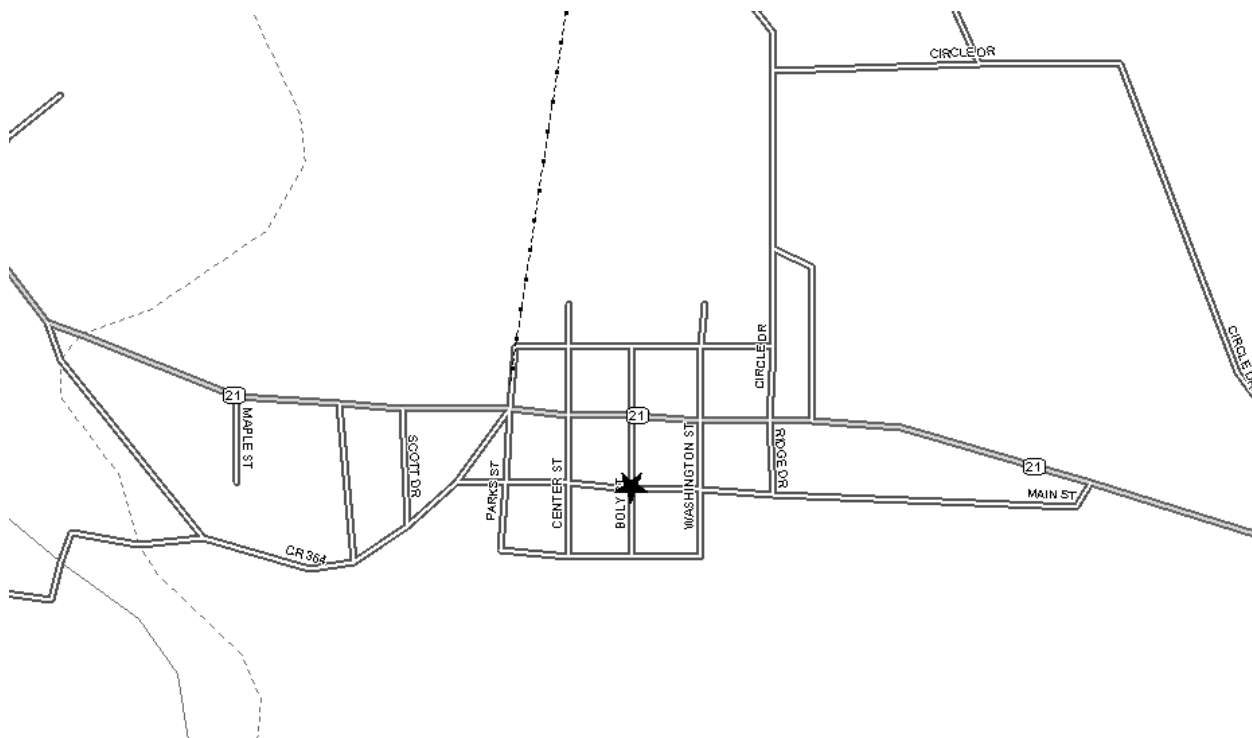

Grand Chapter of Missouri
Pathways to the Stars

Lesterville Chapter #273 - District: 24
(no street address)
Lesterville, MO 63654

Phone Number: 573-637-2483

Date (s): 1st & 3rd Mon
Time (s): 7:30 PM

Location Description:

Corner of Boly & Main St

Masonic Lodge (As listed with Grand Lodge of Missouri):

Hopewell Masonic Lodge
PO Box 226

Map and Directions to Lesterville Chapter #273

One block south on State Route 21 on Boly Street.