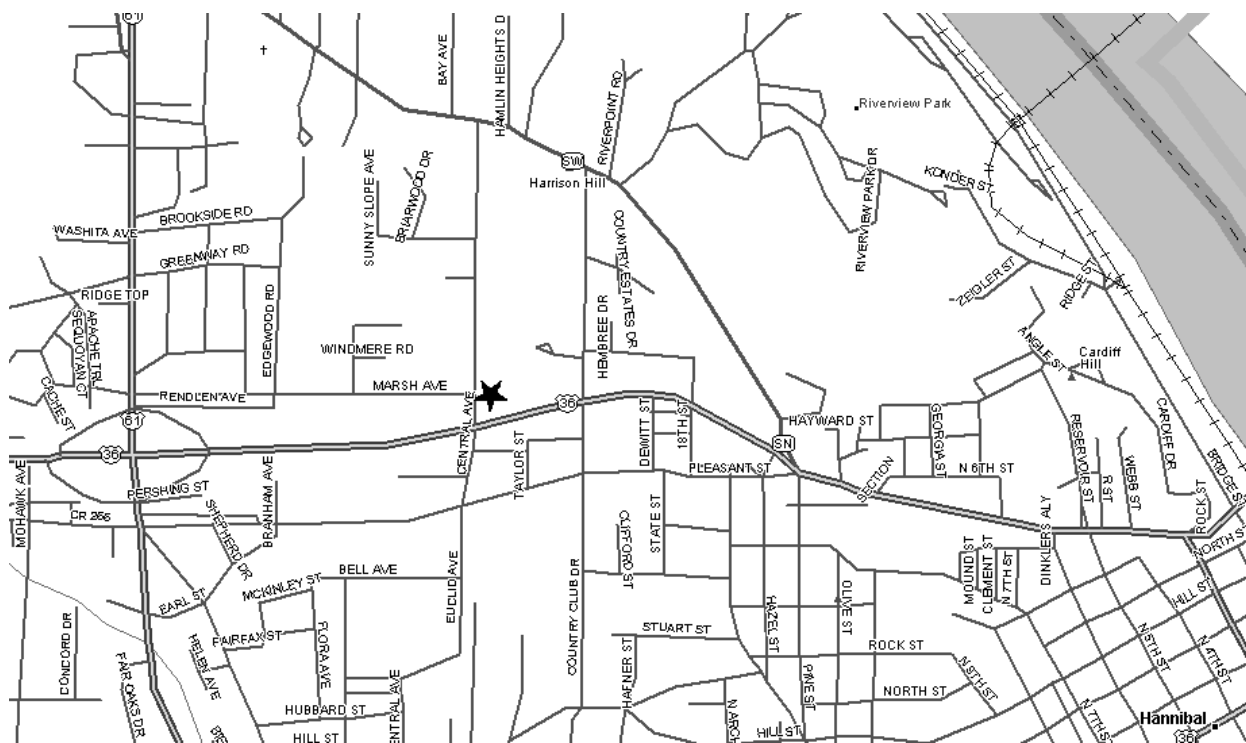

Grand Chapter of Missouri
Pathways to the Stars

Lighthouse Chapter #194 - District: 6
1102 Central Avenue
Hannibal, MO 63401

Phone Number: 573-221-4627

Date (s): 2nd & 4th Thurs
Time (s): 7:30 PM

Location Description:

Masonic Lodge (As listed with Grand Lodge of Missouri):

Hannibal Masonic Lodge
1102 Central Ave

Map and Directions to Lighthouse Chapter #194

From intersection of US 61 and US 36, north one block to Marsh Ave. Follow Marsh to end of street to Central Ave. Temple is located across Central Street on east side.