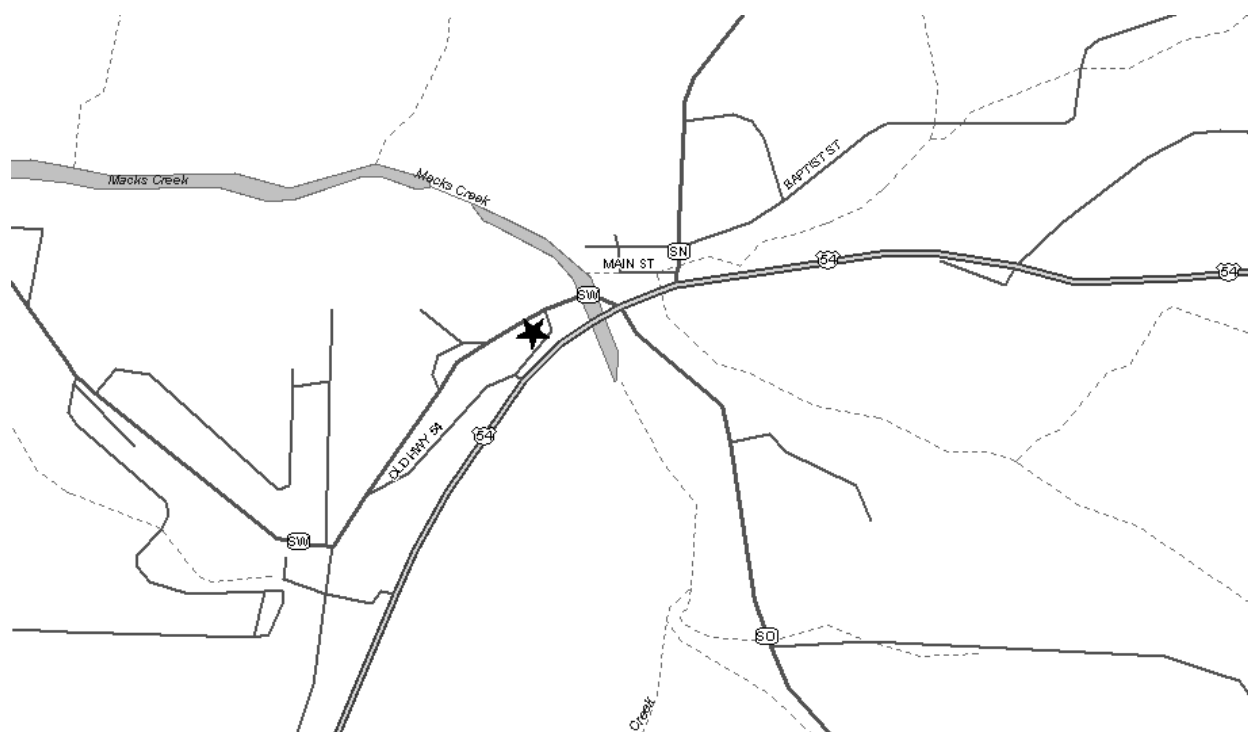

Grand Chapter of Missouri
Pathways to the Stars

Macks Creek Chapter #20 - District: 13
238 State Road W
Macks Creek, MO 65786

Phone Number:

Date (s): 4th Mon
Time (s): 7:30 PM

Location Description:

Masonic Lodge (As listed with Grand Lodge of Missouri):

Macks Creek Masonic Lodge
238 State Road W

Map and Directions to Macks Creek Chapter #20

Location is approximate