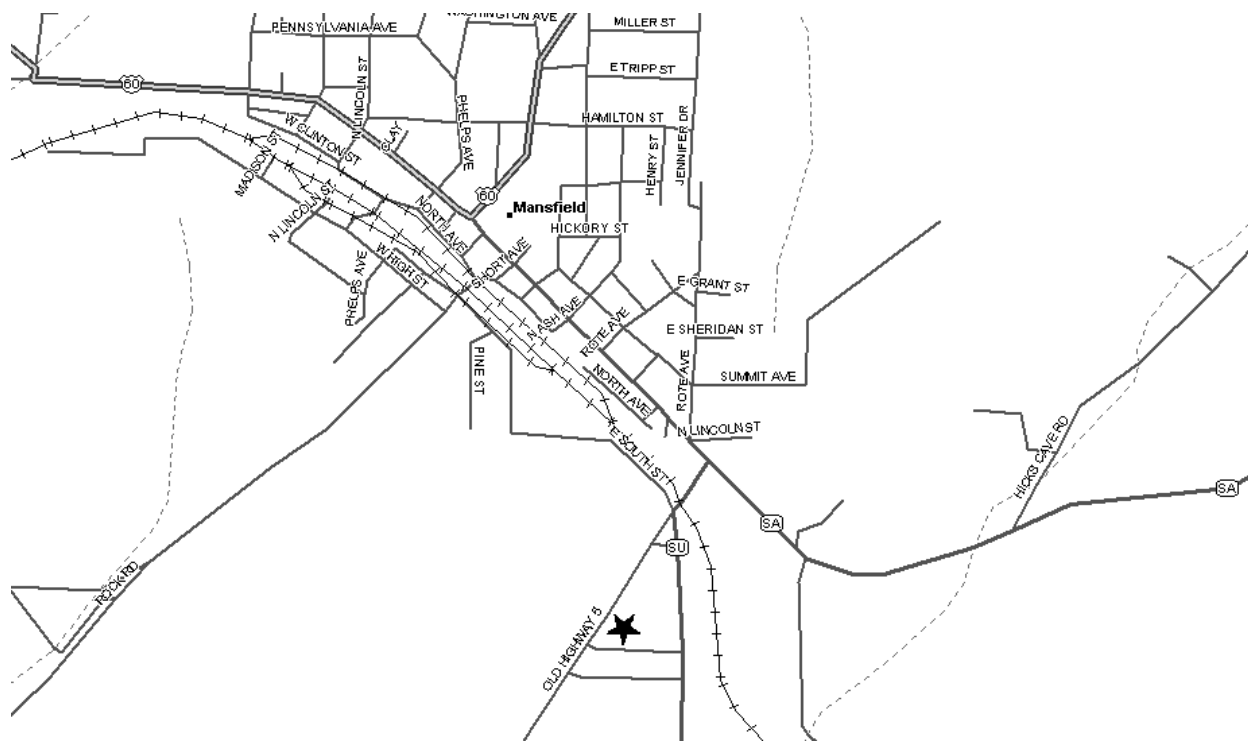

Grand Chapter of Missouri
Pathways to the Stars

Mansfield Chapter #76 - District: 23
308 South Old Highway 5
Mansfield, MO 65704

Phone Number:

Date (s): 2nd Mon
Time (s): 7:30 PM

Location Description:

Masonic Lodge (As listed with Grand Lodge of Missouri):

Mansfield Masonic Lodge
308 S Old Hwy 5

Map and Directions to Mansfield Chapter #76

South from US 60 on State Route A to Old Highway 5. South on Old Highway 5 to temple. Located on east side of road.