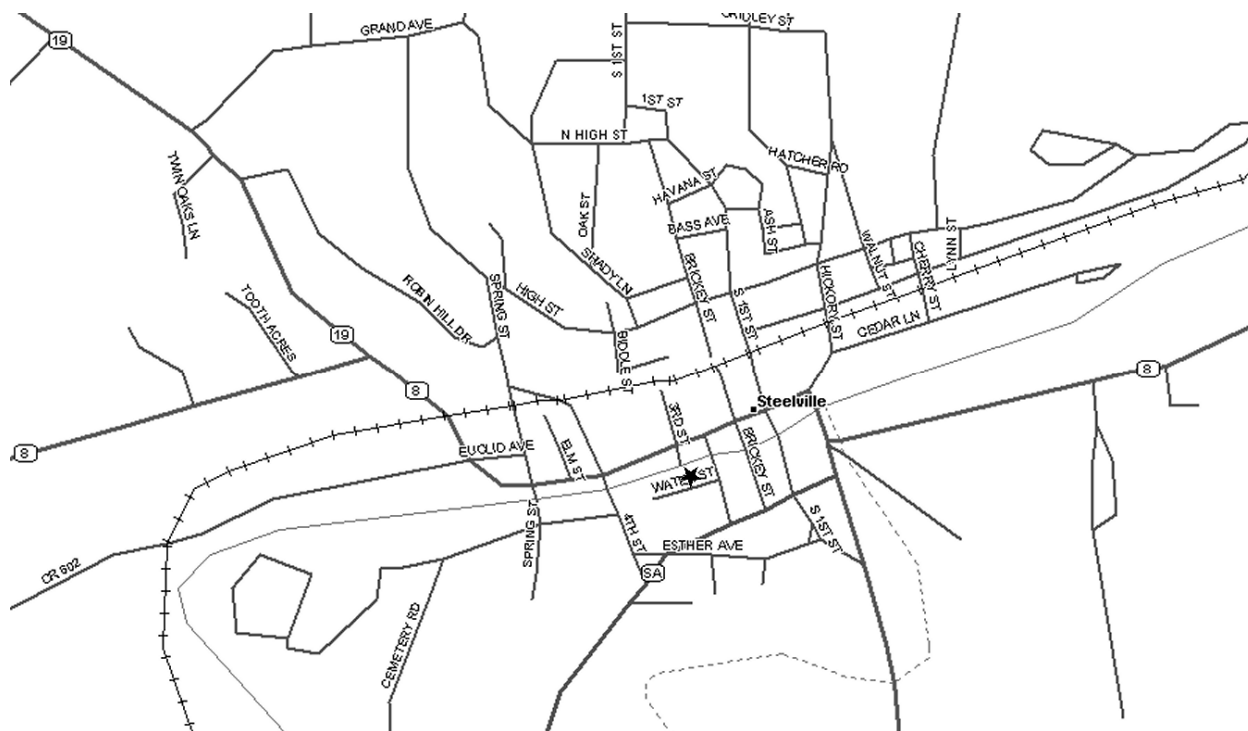

Grand Chapter of Missouri  
Pathways to the Stars

**Martha & Mary Chapter #364 - District: 14**  
203 South Third Street  
Steelville, MO 65565

Phone Number: 573-775-2920

Date (s): 1st Tues  
Time (s): 7:30 PM

Location Description:

203 South Third Street

Masonic Lodge (As listed with Grand Lodge of Missouri):

Lebanon Masonic Lodge  
203 3rd Street

*Map and Directions to Martha & Mary Chapter #364*

From Hwy 8. Follow Hwy 8 to 3rd Street. South on 3rd Street 2 blocks. Temple is on Left, across stream.