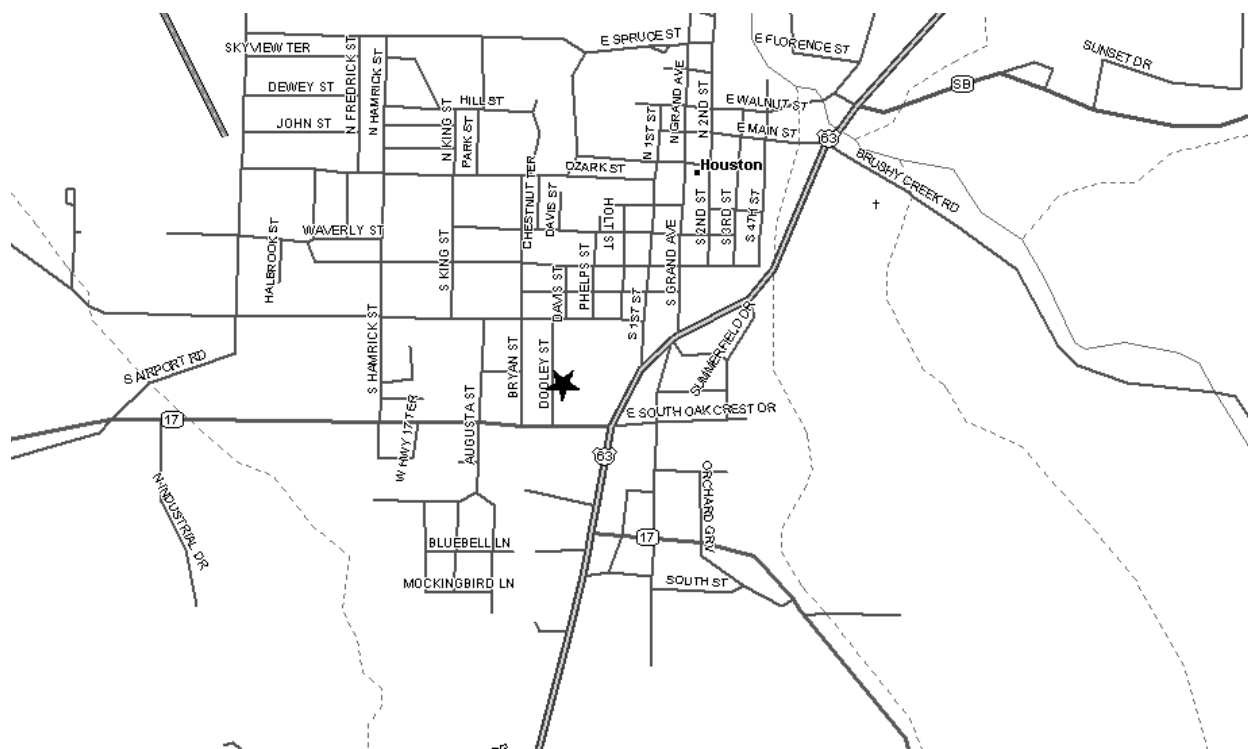

Grand Chapter of Missouri
Pathways to the Stars

Mary S Chapter #126 - District: 23
812 Dooley Street
Houston, MO 65483

Phone Number:

Date (s): 3rd Tues
Time (s): 7:30 PM

Location Description:

Masonic Lodge (As listed with Grand Lodge of Missouri):

Texas Masonic Lodge
812 Dooley St

Map and Directions to Mary S Chapter #126

From US 63, West on State Route 17 one block to Dooley Street. North on Dooley to Temple on right.