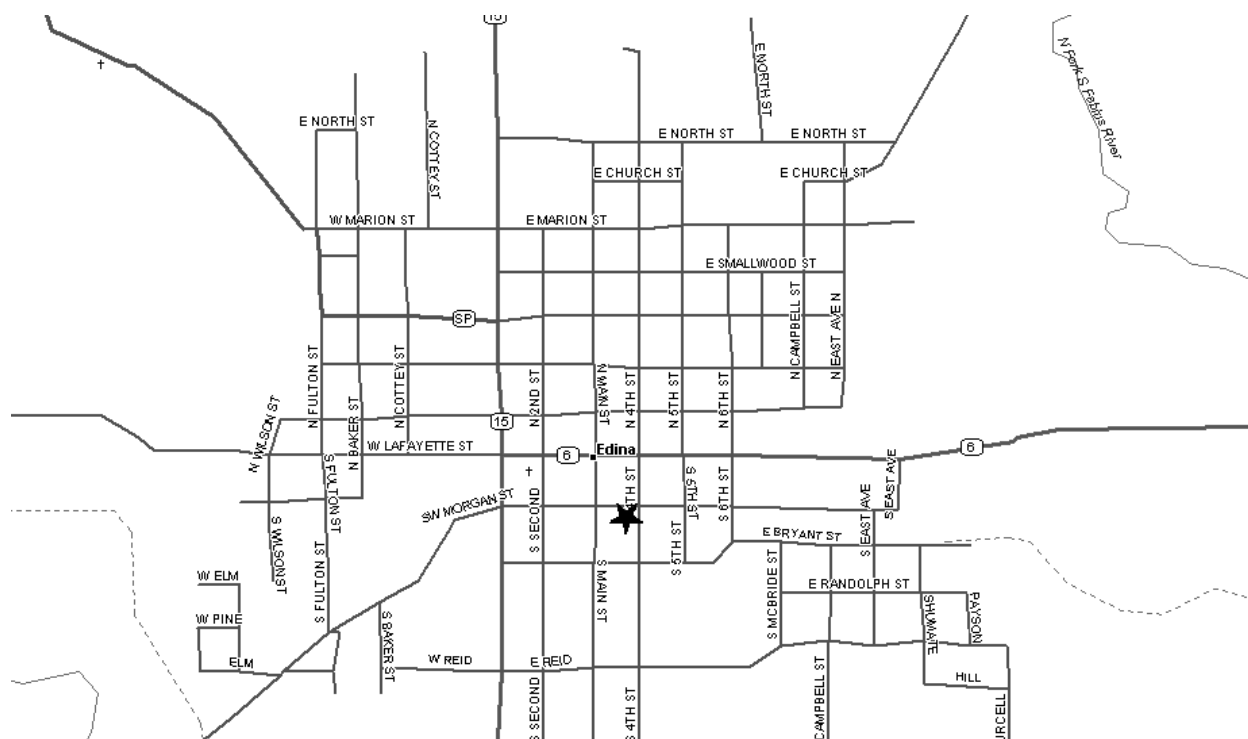

Grand Chapter of Missouri
Pathways to the Stars

Matilda Chapter #411 - District: 3
4th & Morgan
Edina, MO 63537

Phone Number:

Date (s): 2nd Thurs
Time (s): 7:30 PM

Location Description:

Masonic Lodge (As listed with Grand Lodge of Missouri):

Edina Masonic Lodge
4th and Morgan

Map and Directions to Matilda Chapter #411

From Intersection of State Route 6 (Lafayette) and State Route 15 (1st Street), three blocks east on Lafayette to 4th Street. South on 4th one block to Morgan. Located at SW corner of 4th and Morgan.