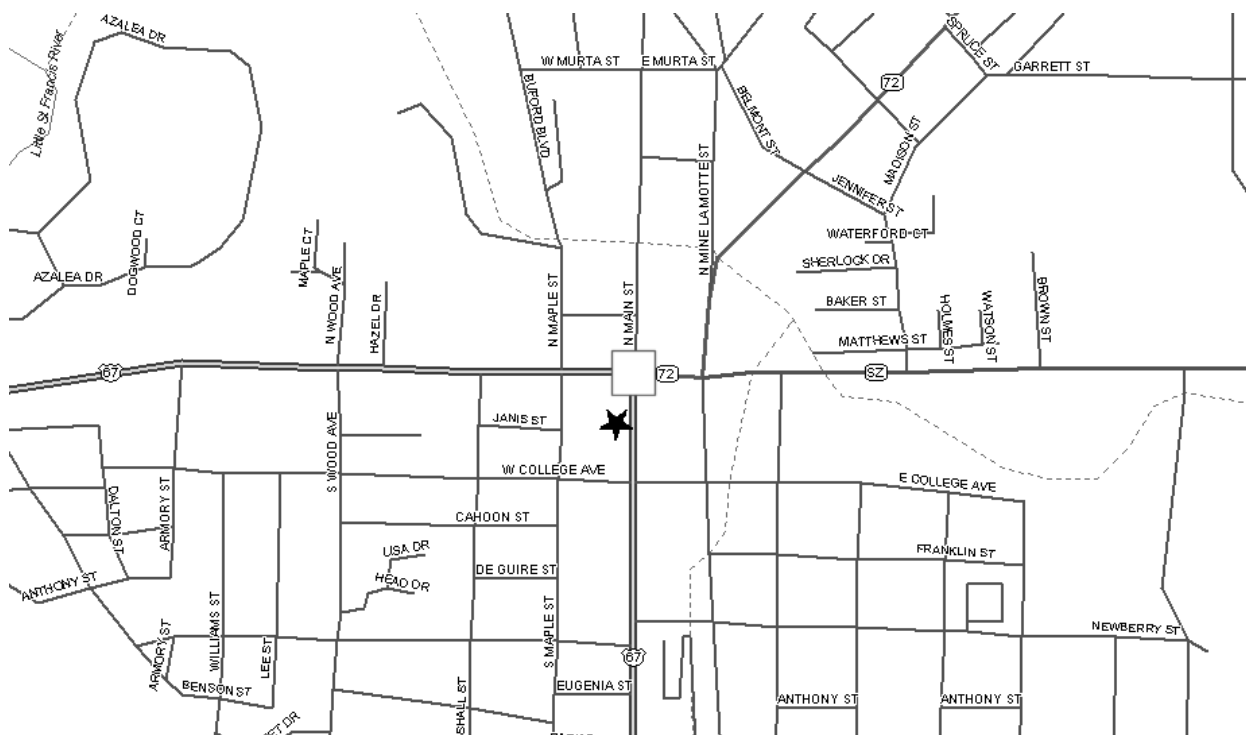

Grand Chapter of Missouri  
Pathways to the Stars

**McDonald Chapter #128 - District: 20**  
120 South Main  
Fredericktown, MO 63645

Phone Number: 573-783-2542

Date (s): 2nd & 4th Thurs  
Time (s): 7:30 PM

Location Description:

Masonic Lodge (As listed with Grand Lodge of Missouri):

Marcus Masonic Lodge  
124 S Main

*Map and Directions to McDonald Chapter #128*

South of Court House Square (Main & Main), on South Main, on west side of road.