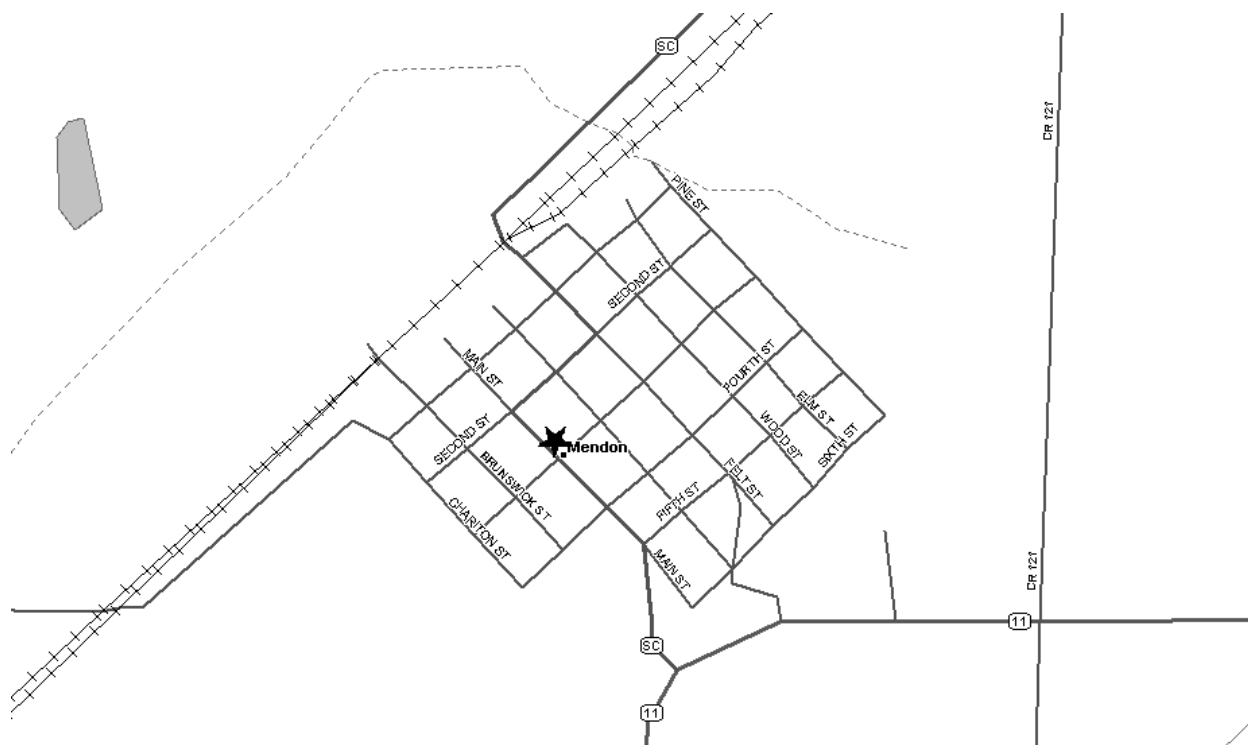

Grand Chapter of Missouri
Pathways to the Stars

Mendon Chapter #351 - District: 13
Main Street
Mendon, MO 64660

Phone Number:

Date (s): 1st & 3rd Thurs
Time (s): 7:30 Oct-Mar/8:00 Apr-Sep

Location Description:

Masonic Lodge (As listed with Grand Lodge of Missouri):

Mendon Masonic Lodge
Route 1

Map and Directions to Mendon Chapter #351

On Main near 3rd Street