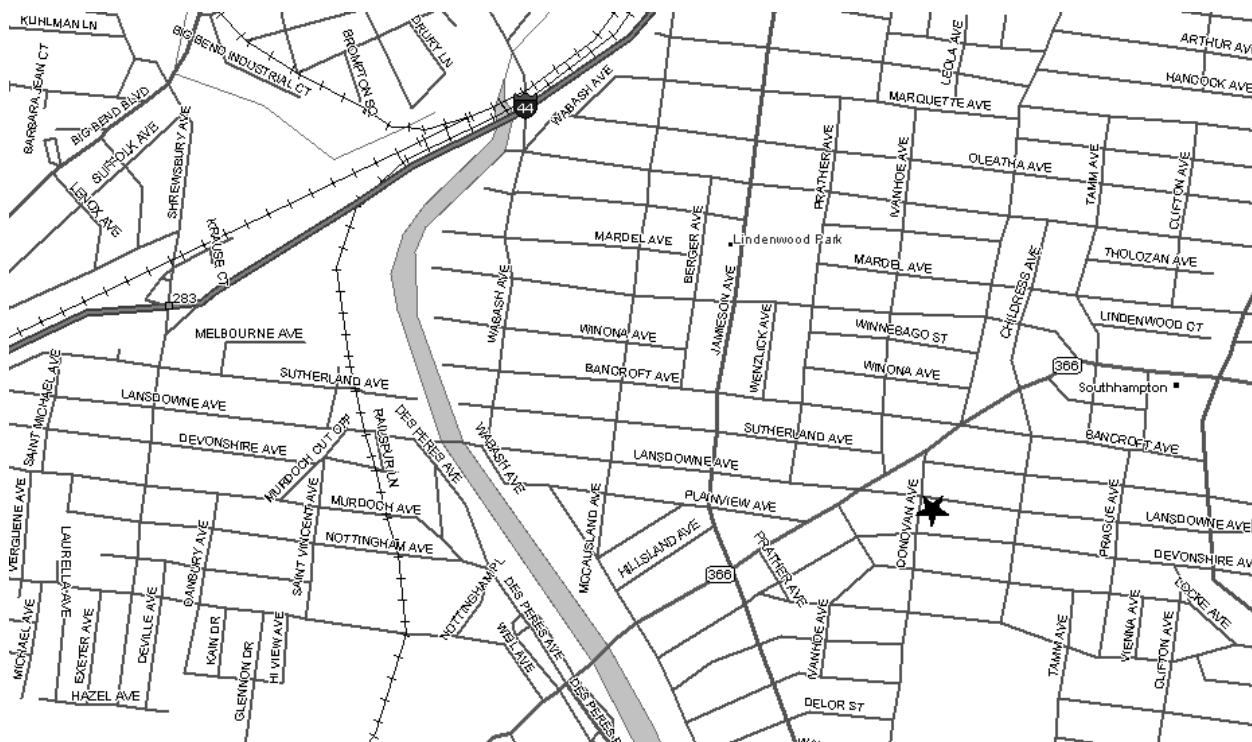

Grand Chapter of Missouri
Pathways to the Stars

Meridian Chapter #442 - District: 16
4500 Donovan Avenue
St Louis, MO 63109

Phone Number: 314-353-7705

Date (s): 1st & 3rd Tues
Time (s): 7:30 PM

Location Description:

Masonic Lodge (As listed with Grand Lodge of Missouri):
Meridian Masonic Lodge

Map and Directions to Meridian Chapter #442

I-44 exit 283, South on Shrewsbury, two blocks, to Lansdowne. Left (east) on Lansdowne to Donovan. Temple is located at SE corner of Donovan and Lansdowne.