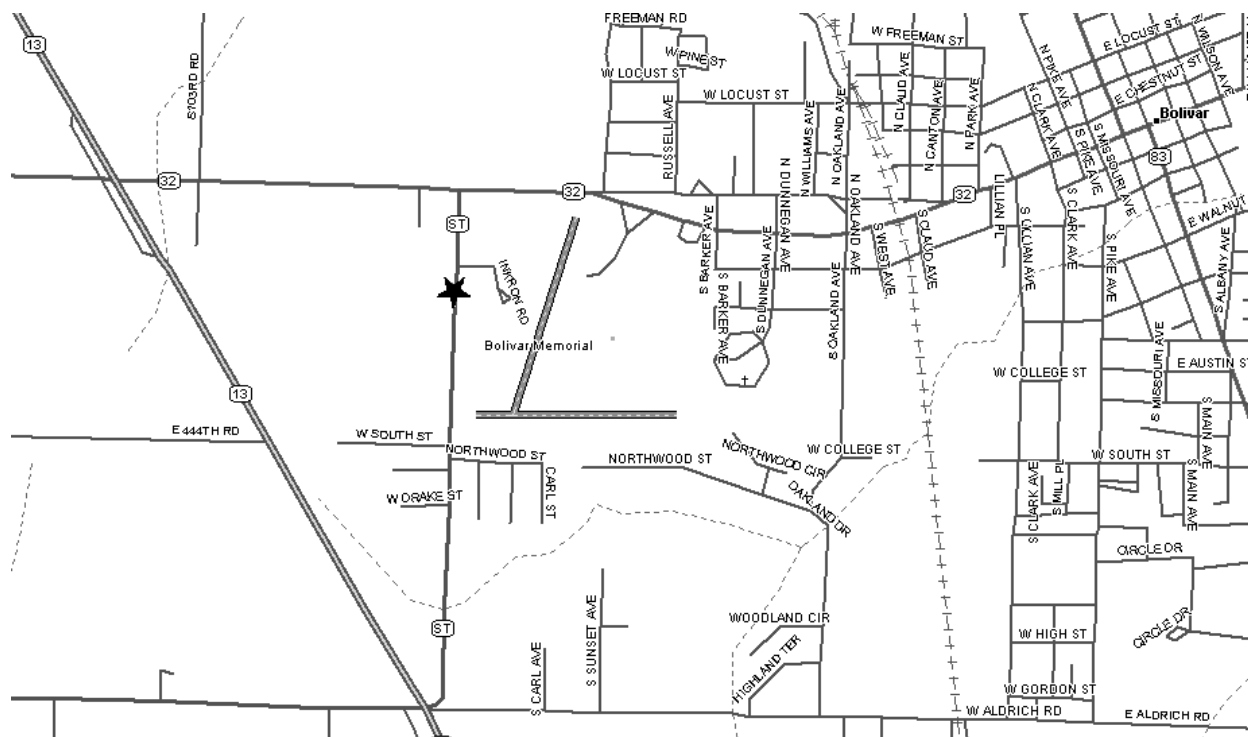

Grand Chapter of Missouri  
Pathways to the Stars

**Mizpah Chapter #230 - District: 18**  
202 Killingsworth Avenue  
Bolivar, MO 65613

Phone Number:

Date (s): 1st Tues  
Time (s): 7:30 PM

Location Description:

Masonic Lodge (As listed with Grand Lodge of Missouri):

Bolivar Masonic Lodge  
Killingsworth Ave

*Map and Directions to Mizpah Chapter #230*

1.2 miles west past square in Bolivar on Hwy 32, then first left after "Meeks Lumber" (Killingsworth); Then right just past St. Alban's Church into parking lot.