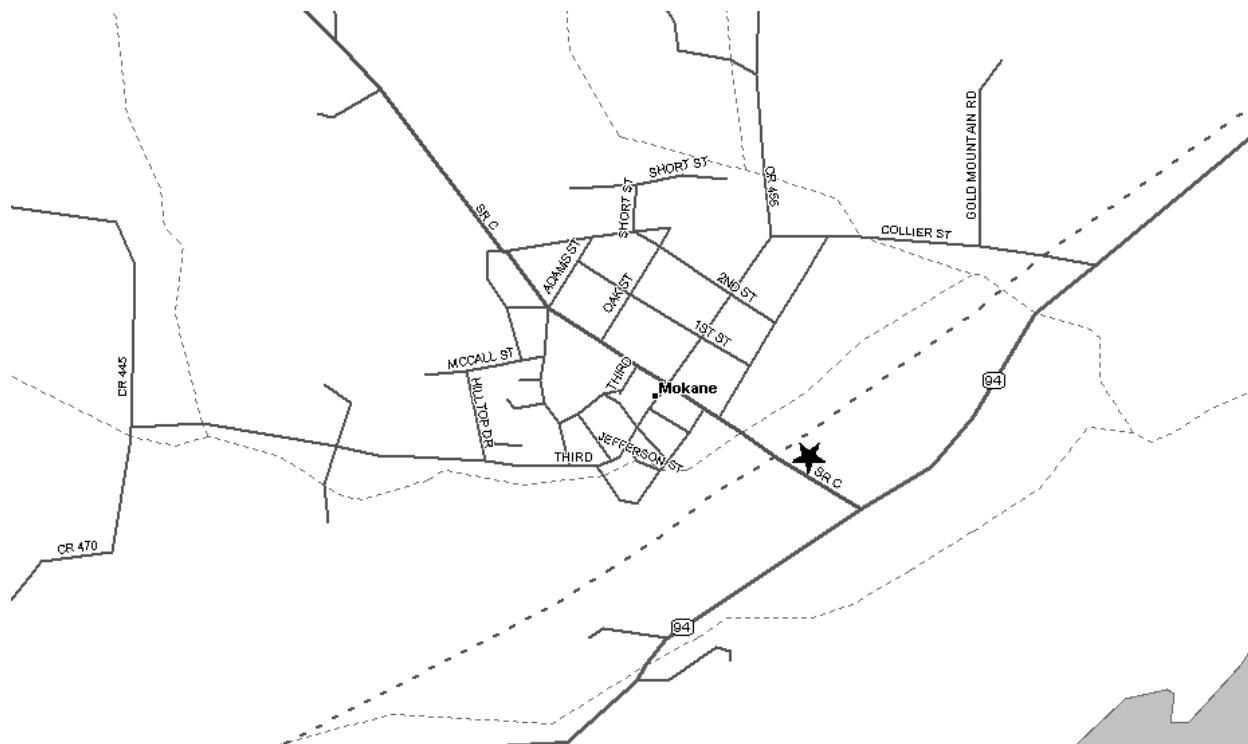

Grand Chapter of Missouri
Pathways to the Stars

Mokane Chapter #352 - District: 9
Highway C
Mokane, MO 65059

Phone Number: 573-676-5424

Date (s): 1st & 3rd Wed
Time (s): 7:30 PM

Location Description:

Highway C

Masonic Lodge (As listed with Grand Lodge of Missouri):

Mokane Masonic Lodge
PO Box 141

Map and Directions to Mokane Chapter #352

Address only says Hwy C. Position marked is approximate. Side of Road is correct, but may be further north on State Route C than shown.