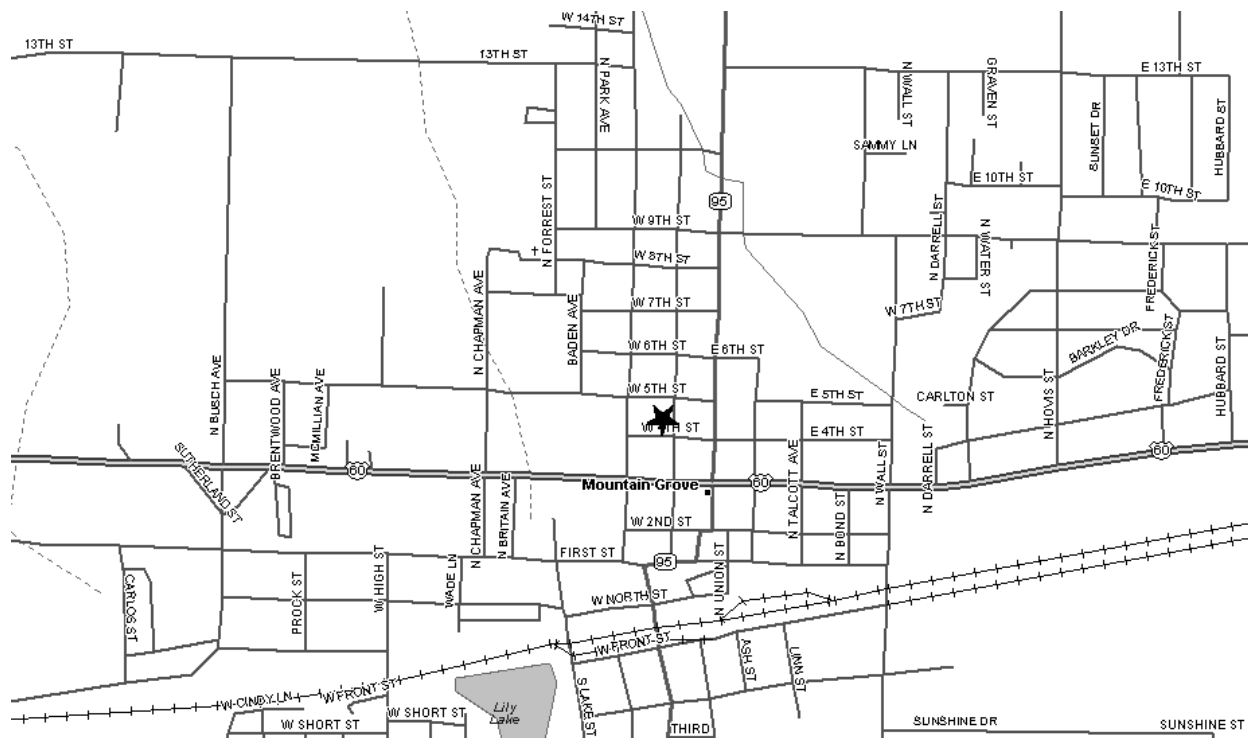

Grand Chapter of Missouri
Pathways to the Stars

Mountain Grove Chapter #29 - District: 23
217 West 4th Street
Mountain Grove, MO 65711

Phone Number:

Date (s): 4th Tues
Time (s): 7:30 PM

Location Description:

4th and Maple

Masonic Lodge (As listed with Grand Lodge of Missouri):

Mountain Grove Masonic Lodge
4th and Maple

Map and Directions to Mountain Grove Chapter #29

From the intersection of Business Route US 60 (3rd Street) and State Route 95 (Main Street) West one block on 3rd Street to Maple, and north one block on Maple to 4th Street. Temple is on NW corner of intersection.