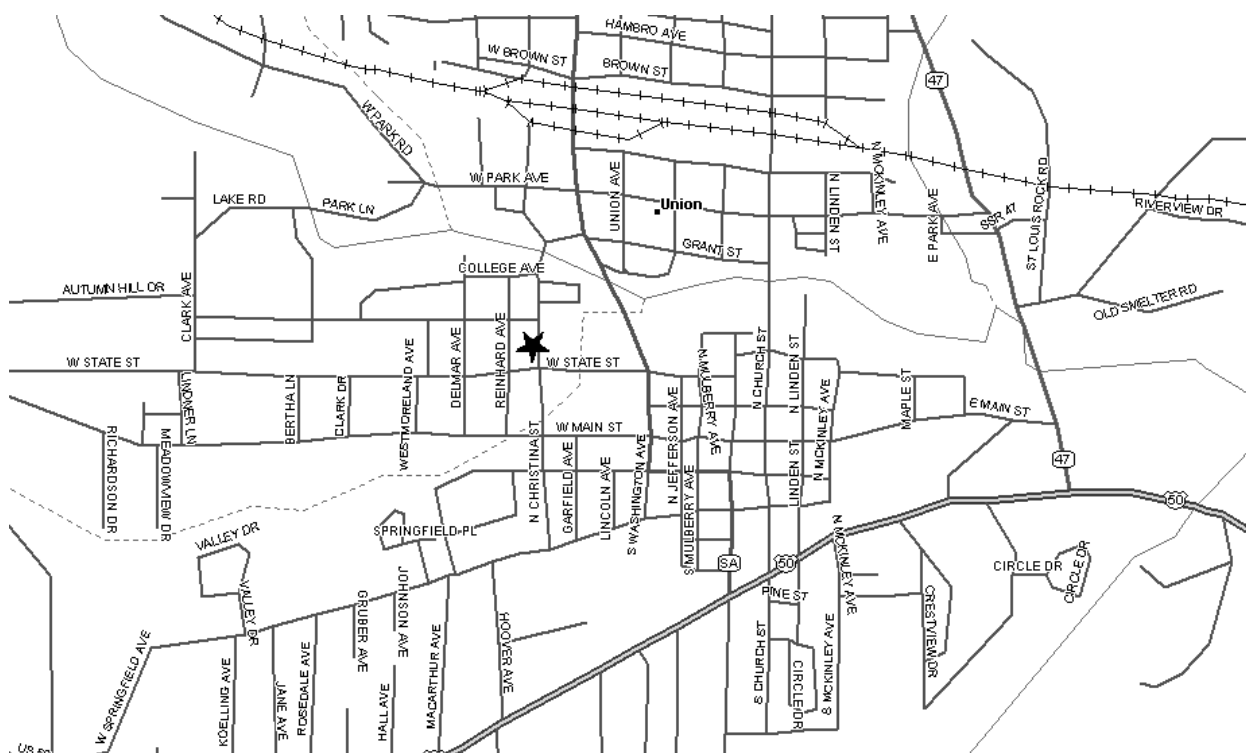

Grand Chapter of Missouri
Pathways to the Stars

Naomi Chapter #296 - District: 15
215 North Christina Avenue
Union, MO 63084

Phone Number:

Date (s): 1st & 3rd Tues
Time (s): 7:30 PM

Location Description:

Masonic Lodge (As listed with Grand Lodge of Missouri):

Union Masonic Lodge
215 N Christina Ave

Map and Directions to Naomi Chapter #296

From US 50, north on State Route A (Oak Street) to State Street). Left on State three blocks to Christina Street. North on Christina ½ block to temple on left.