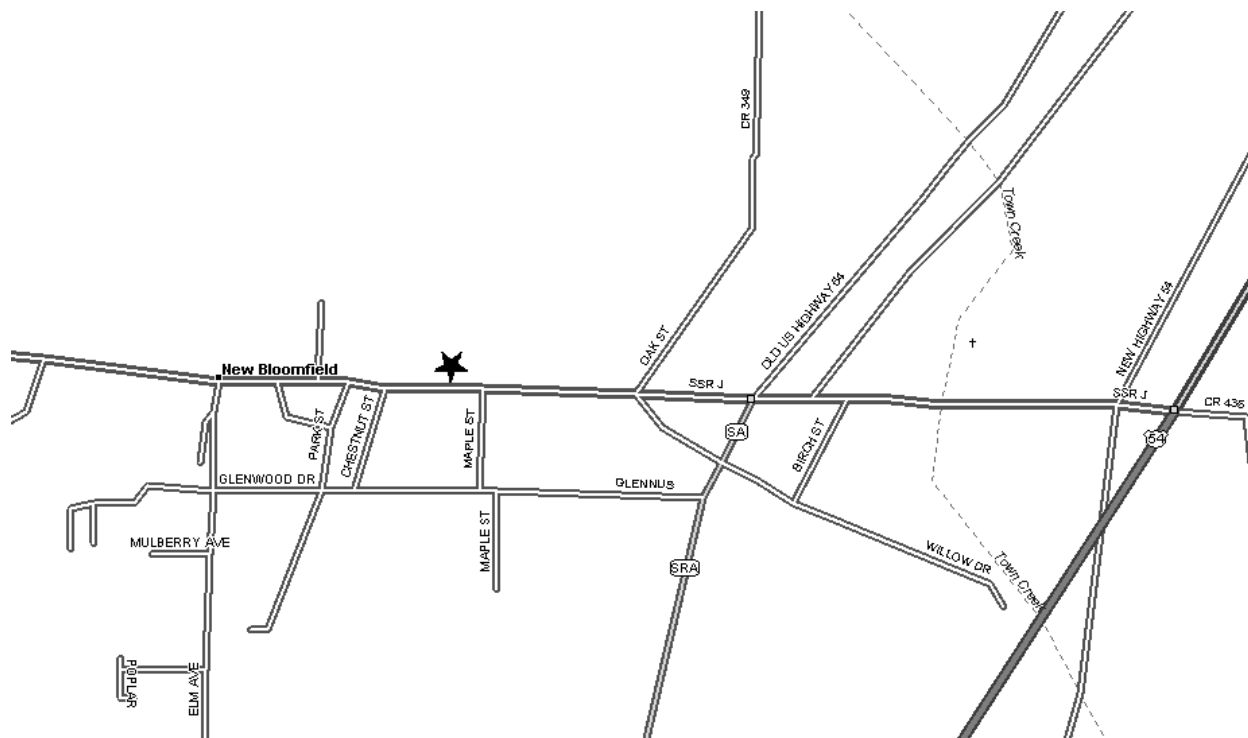

Grand Chapter of Missouri  
Pathways to the Stars

**New Bloomfield Chapter #138 - District: 9**

431 Redwood Drive, Route J  
New Bloomfield, MO 65063

Phone Number:

Date (s): 2nd & 4th Tues

Time (s): 7:30 PM

Location Description:

Highway J

Masonic Lodge (As listed with Grand Lodge of Missouri):

New Bloomfield Masonic Lodge

431 Redwood Dr, Rt J

*Map and Directions to New Bloomfield Chapter #138*

Exit US 54 at State Route J (Redwood Drive). West on Redwood Drive approximately ¾ mile to Temple on North (right) side of Road.