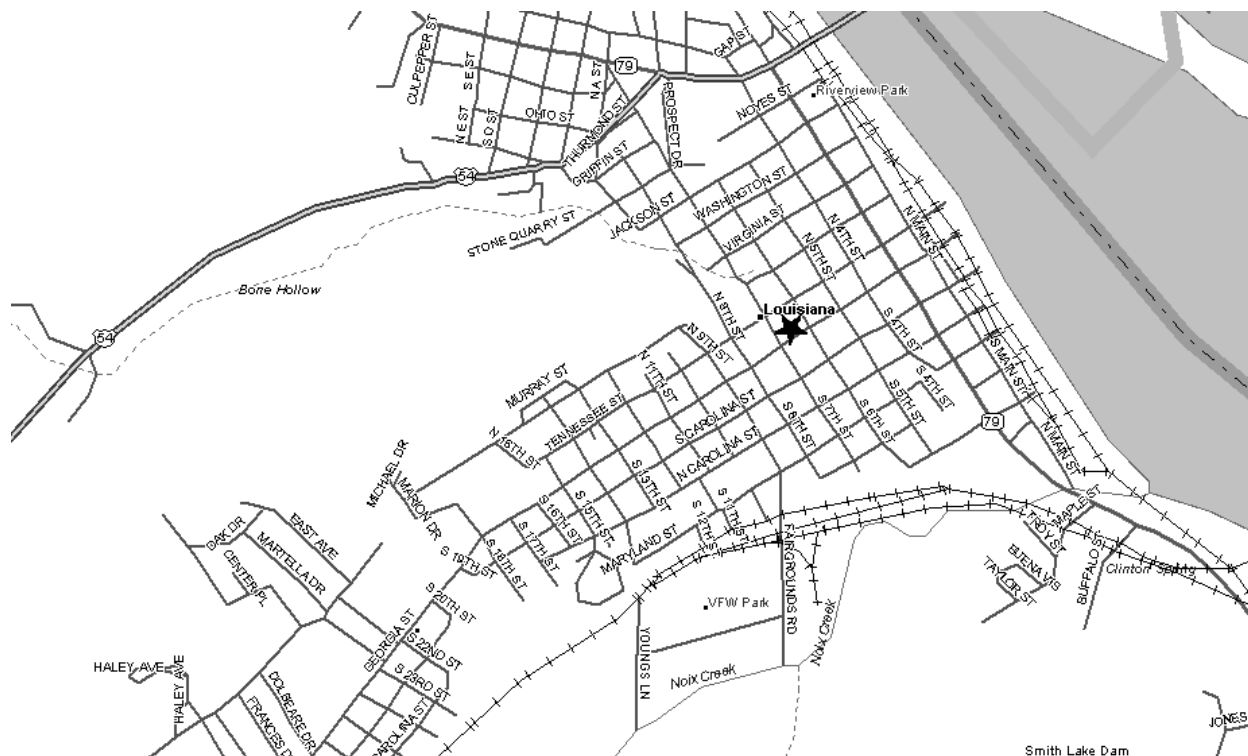

Grand Chapter of Missouri
Pathways to the Stars

Nightingale Chapter #117 - District: 10
621 Georgia Street
Louisiana, MO 63353

Phone Number:
573-754-4645

Date (s): 2nd & 4th Mon
Time (s): 7:30 PM

Location Description:
7th & Georgia Streets

Masonic Lodge (As listed with Grand Lodge of Missouri):
Perserverance Masonic Lodge
621 Georgia St

Map and Directions to Nightingale Chapter #117

From US 54, south on 7th Street to Georgia Street. Located at NE corner of intersection.