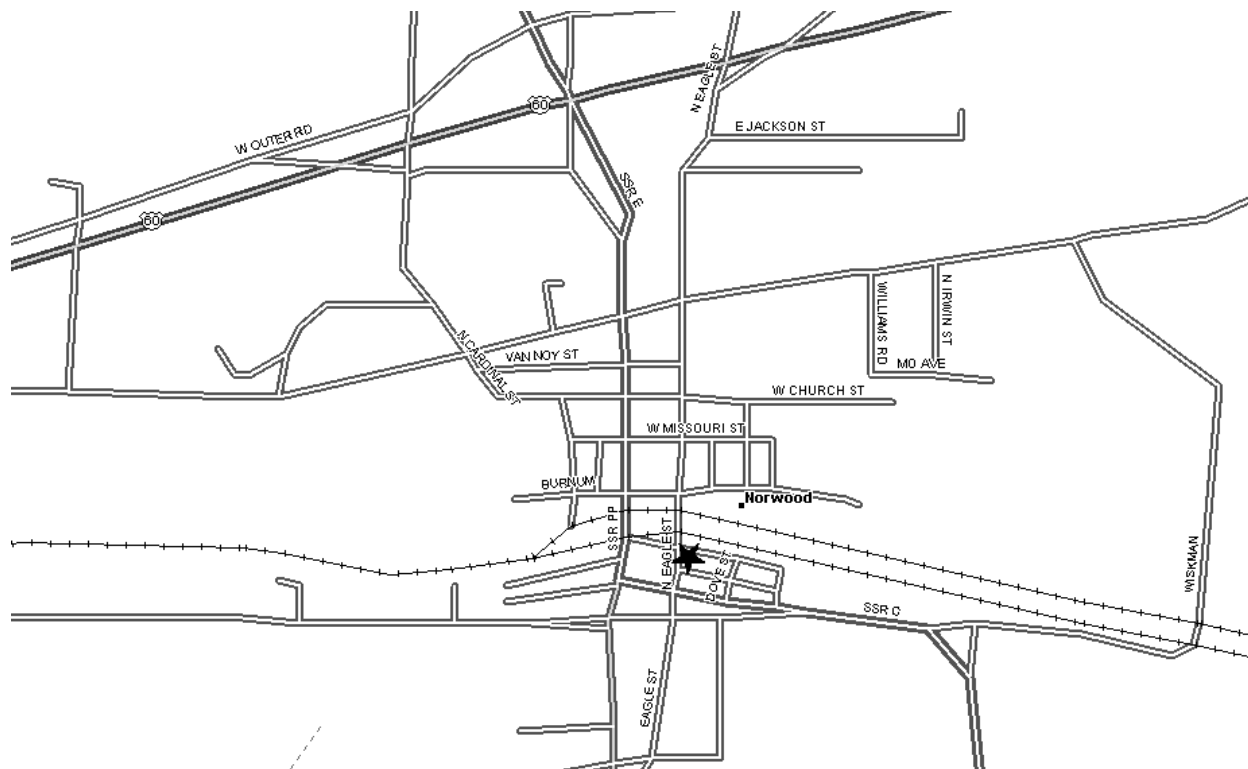

Grand Chapter of Missouri
Pathways to the Stars

Norwood Chapter #61 - District: 23
Corner of Main & Eagle
Norwood, MO 65717

Phone Number:

Date (s): 3rd Tues
Time (s): 7:30 PM

Location Description:

Corner of Main & Eagle

Masonic Lodge (As listed with Grand Lodge of Missouri):

Norwood Masonic Lodge
Main & Eagle

Map and Directions to Norwood Chapter #61

From US 60, south on State Route E (becomes Hawk Street) to Main. East on Main to Temple at corner of Main and Eagle.