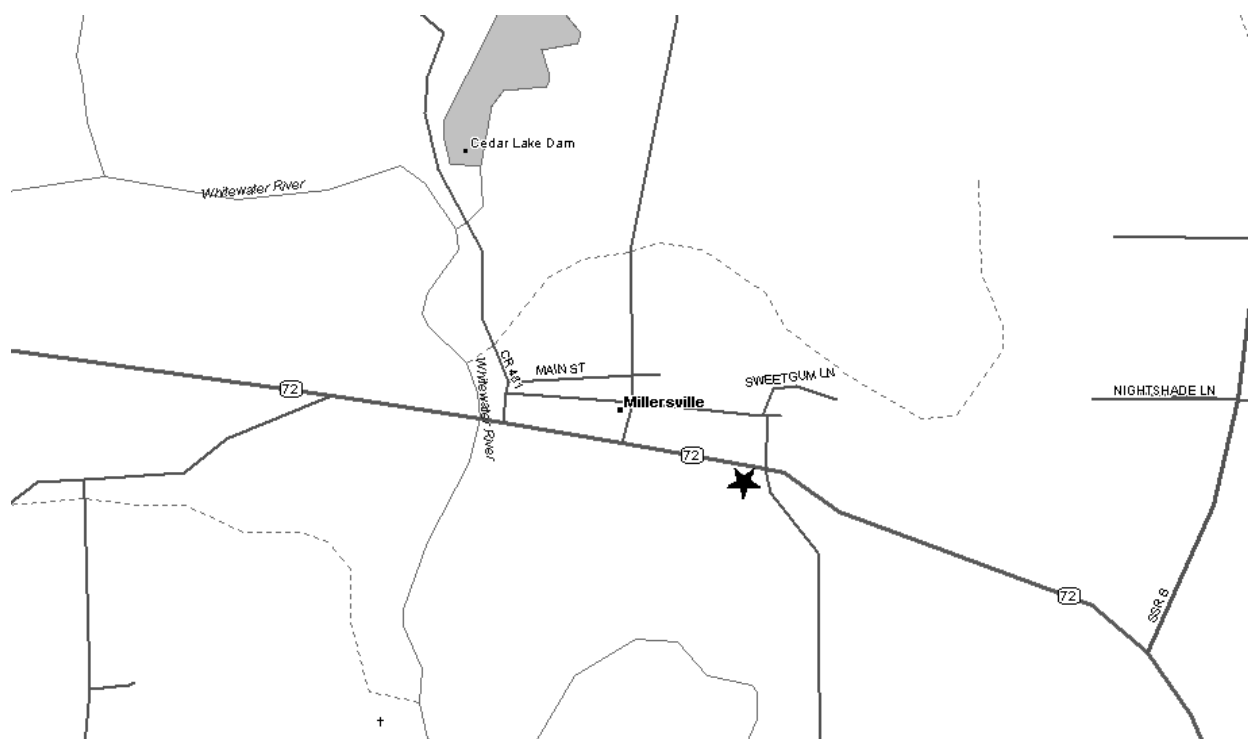

Grand Chapter of Missouri
Pathways to the Stars

Oak Ridge Chapter #310 - District: 26
9479 Highway 72 West
Millersville, MO 63766

Phone Number:

Date (s): 2nd & 4th Fri
Time (s): 7:30 PM

Location Description:

Masonic Lodge (As listed with Grand Lodge of Missouri):

West View Masonic Lodge
9479 Hwy 72 West

Map and Directions to Oak Ridge Chapter #310

Intersection of State Route 72 and County Road 349.