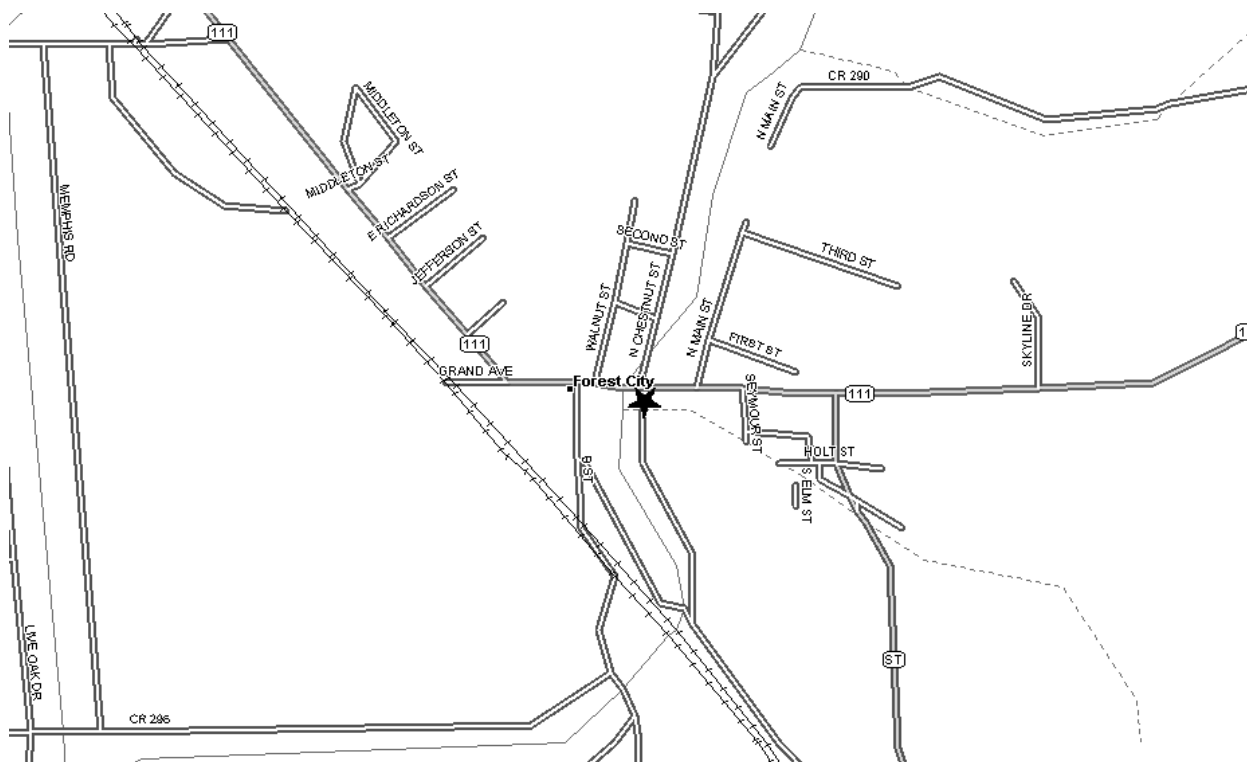

Grand Chapter of Missouri
Pathways to the Stars

Oregon Chapter #416 - District: 1
2026 Grand Ave
Forest City, MO 64473

Phone Number: 660-446-3739

Date (s): 4th Mon
Time (s): 7:30 PM

Location Description:

Masonic Lodge (As listed with Grand Lodge of Missouri):

Oregon Masonic Lodge
Grand Ave

Map and Directions to Oregon Chapter #416

State Route 111 (Grand Ave) and Chestnut. On south side of Road.