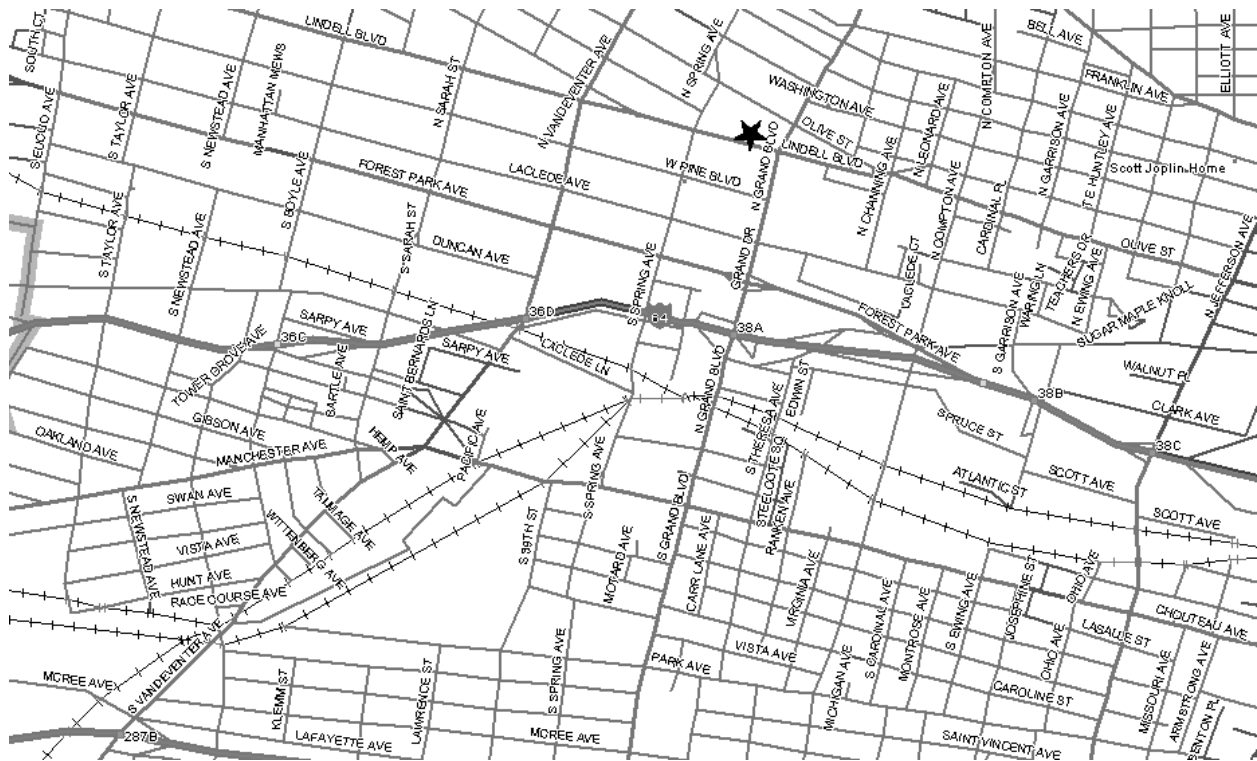

Grand Chapter of Missouri  
Pathways to the Stars

**Oriental Chapter #228 - District: 16**  
33651 Lindell Boulevard  
St Louis, MO 63108

Phone Number:

Date (s): 1st & 3rd Tues  
Time (s): 7:30 PM

Location Description:

Odd Fellows Hall  
Occidental Chapter also meets here

Masonic Lodge (As listed with Grand Lodge of Missouri):

None

*Map and Directions to Oriental Chapter #228*

From I-44 (exit 287B) or I-64 (US40) exit 36D, north on Vandeventer to Lindell (1 ¼ miles from I-44, ½ mile from I-64). Right (east) on Lindell two blocks to Odd Fellows Hall.