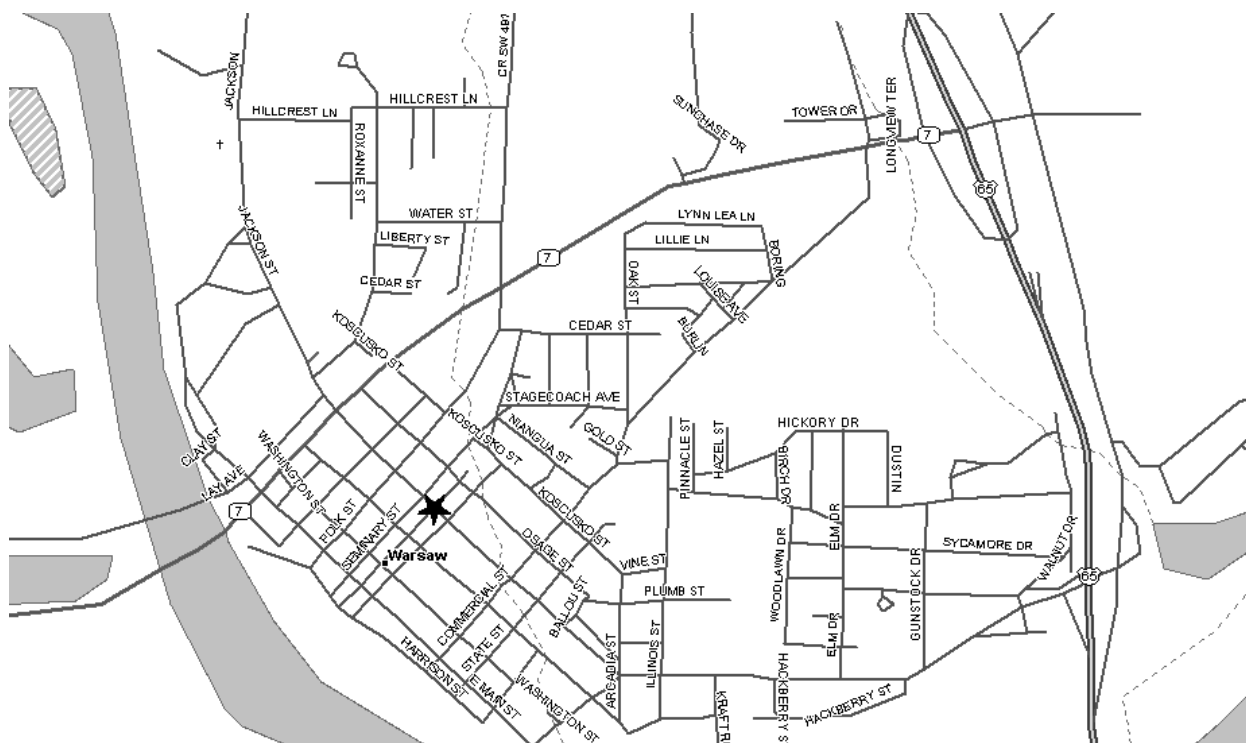

Grand Chapter of Missouri
Pathways to the Stars

Osage Valley Chapter #502 - District: 8
425 Benton Street
Warsaw, MO 65355

Phone Number: 660-438-7722

Date (s): 1st & 3rd Tues
Time (s): 7:30 PM

Location Description:

Masonic Lodge (As listed with Grand Lodge of Missouri):

Warsaw Masonic Lodge
425 Benton St

Map and Directions to Osage Valley Chapter #502

US 65, Turn west onto State Route 7 approximately 1 ¼ miles to Jackson Street. Left (south) on Jackson 4 blocks to Temple.