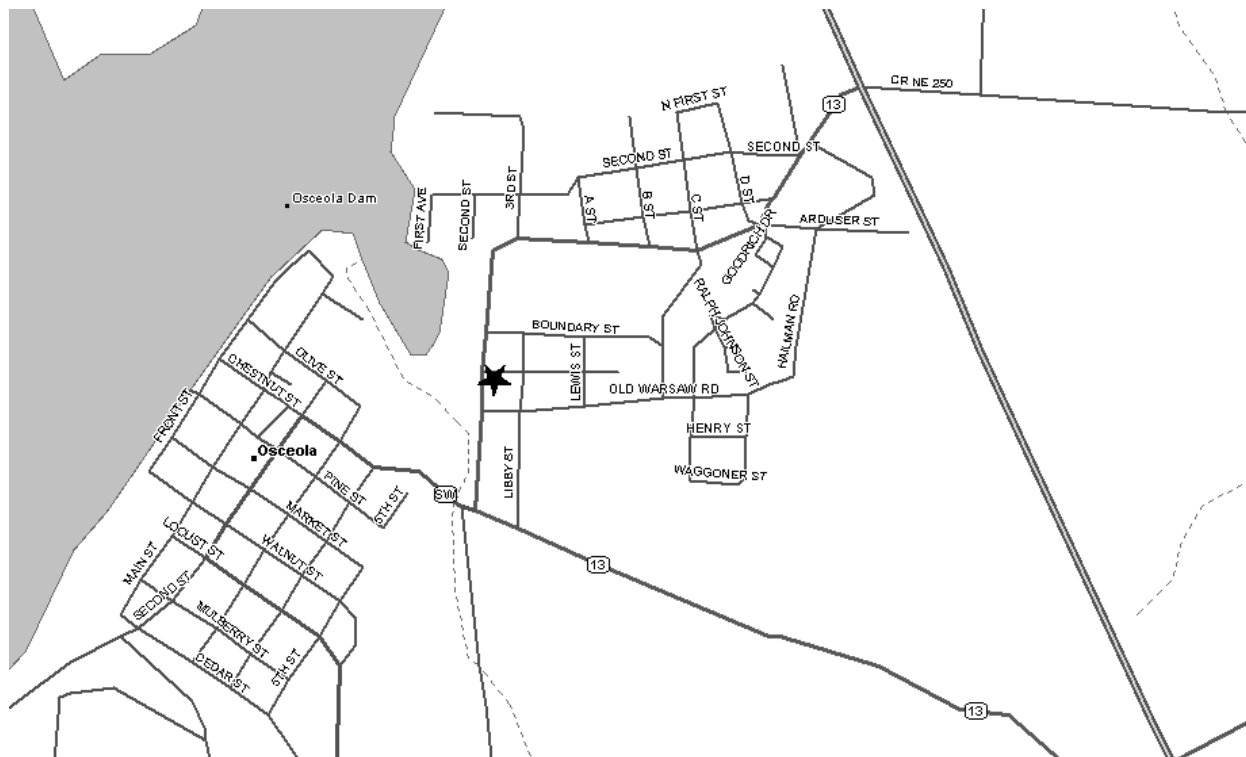

Grand Chapter of Missouri
Pathways to the Stars

Osceola Chapter #30 - District: 18
Center Street
Osceola, MO 64776

Phone Number:

Date (s): 2nd Thurs
Time (s): 7:30 PM

Location Description:

Corner of Lakeshore and Center

Masonic Lodge (As listed with Grand Lodge of Missouri):

St. Clair Masonic Lodge
Lakeshore and Center

Map and Directions to Osceola Chapter #30

From State Route 13, west onto to Business 13 (becomes 4th Street then Lakeshore Drive) to Center Street. Temple is located at NE corner of Lakeshore and Center.