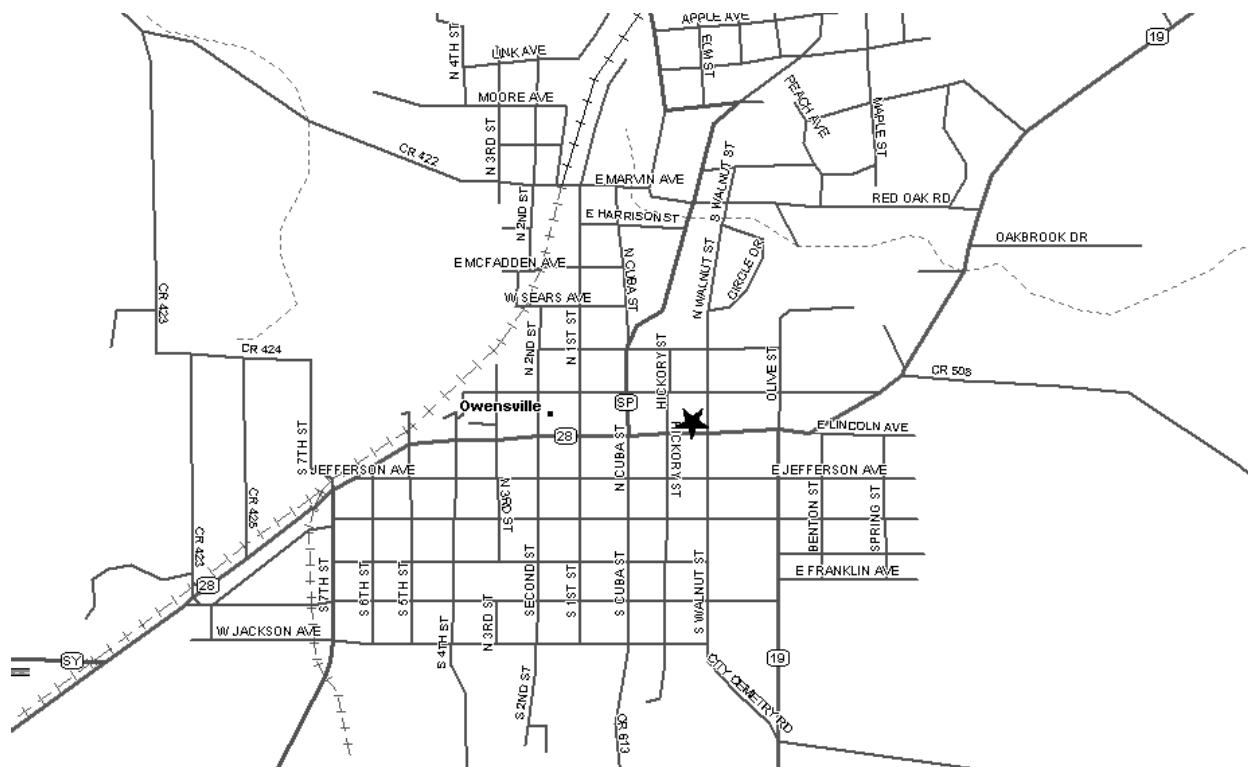

Grand Chapter of Missouri
Pathways to the Stars

Owensville Chapter #414 - District: 15
311 East Lincoln
Owensville, MO 65066

Phone Number:

Date (s): 2nd & 4th Fri
Time (s): 7:30 PM

Location Description:

Highway 28

Masonic Lodge (As listed with Grand Lodge of Missouri):

Owensville Masonic Lodge
311 E Lincoln

Map and Directions to Owensville Chapter #414

From State Route 19 (Olive Street) and State Route 28 (Lincoln Street), west on Lincoln 1 ½ blocks to Temple on North side of road, between Walnut and Hickory Streets.