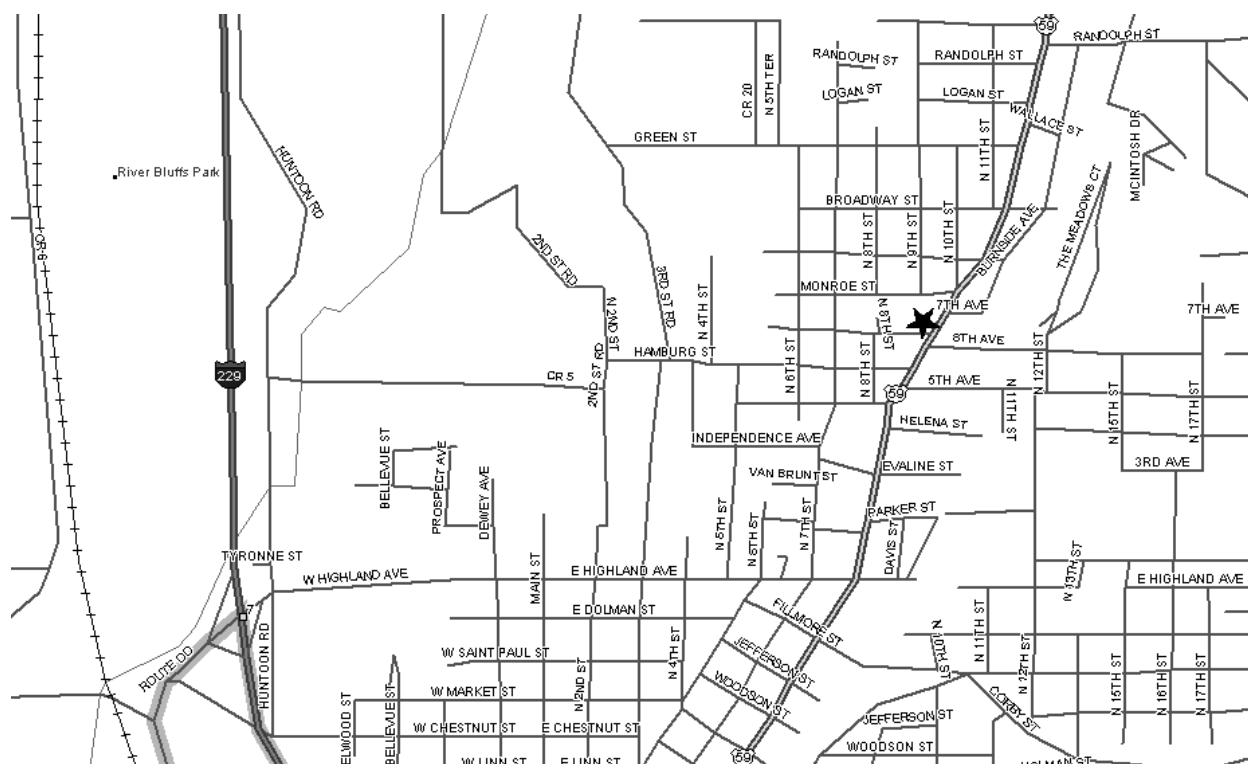

Grand Chapter of Missouri  
Pathways to the Stars

**Pearl Chapter #529 - District: 4**  
2602-1/2 St Joseph Avenue  
St Joseph, MO 64505

Phone Number:

Date (s): 1st Tues  
Time (s): 7:30 PM

Location Description:

Masonic Lodge (As listed with Grand Lodge of Missouri):  
Brotherhood Masonic Lodge

*Map and Directions to Pearl Chapter #529*

I-229 exit 7 to Highland Ave. East on Highland Ave to US 59 (St. Joseph Ave). Left (north) on St. Joseph Ave approximately 5 blocks to Shady Avenue. Temple is located on left just past Shady Ave.