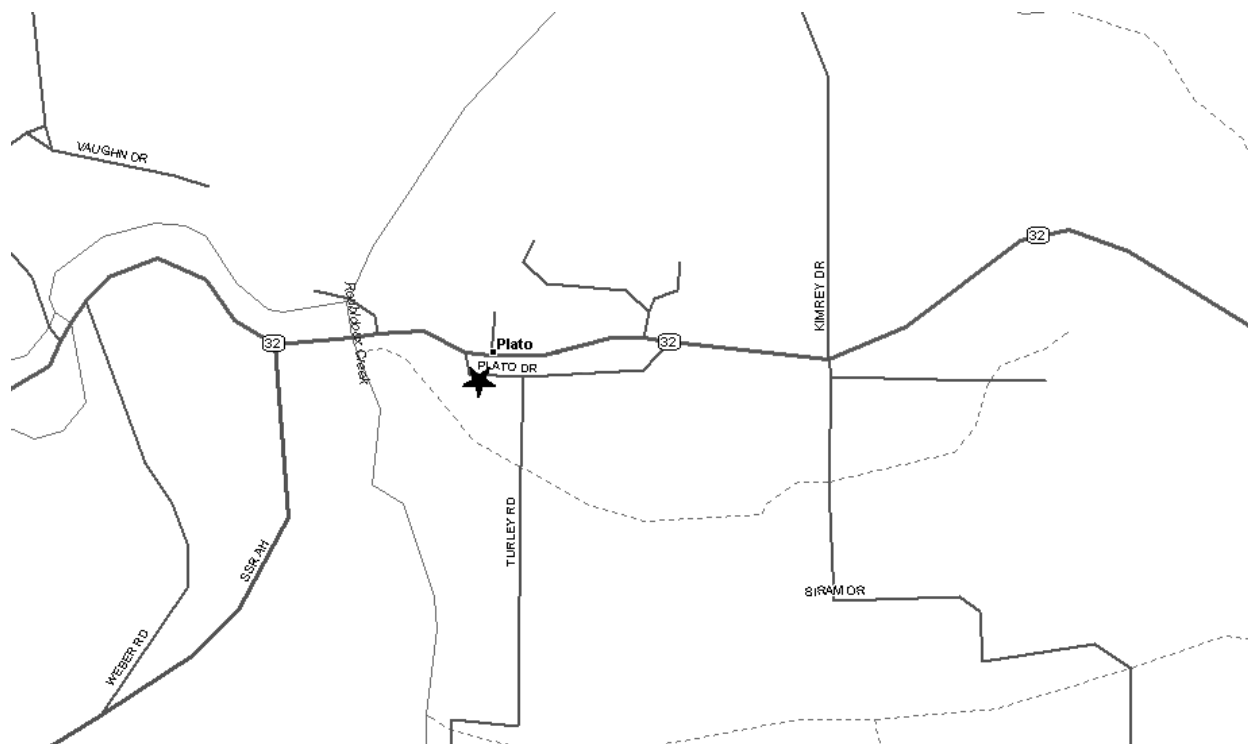

Grand Chapter of Missouri
Pathways to the Stars

Plato Chapter #240 - District: 23

Plato, MO 65552

Phone Number:

Date (s): 2nd Mon

Time (s): 7:00 PM

Location Description:

Behind First Baptist Church

Masonic Lodge (As listed with Grand Lodge of Missouri):

Plato Masonic Lodge

PO Box 13

Map and Directions to Plato Chapter #240

Location Confirmed – No address provided. Located behind First Baptist Church on Hwy 32. Visible from Hwy 32. You may access the Chapter building by using the Church entrance.