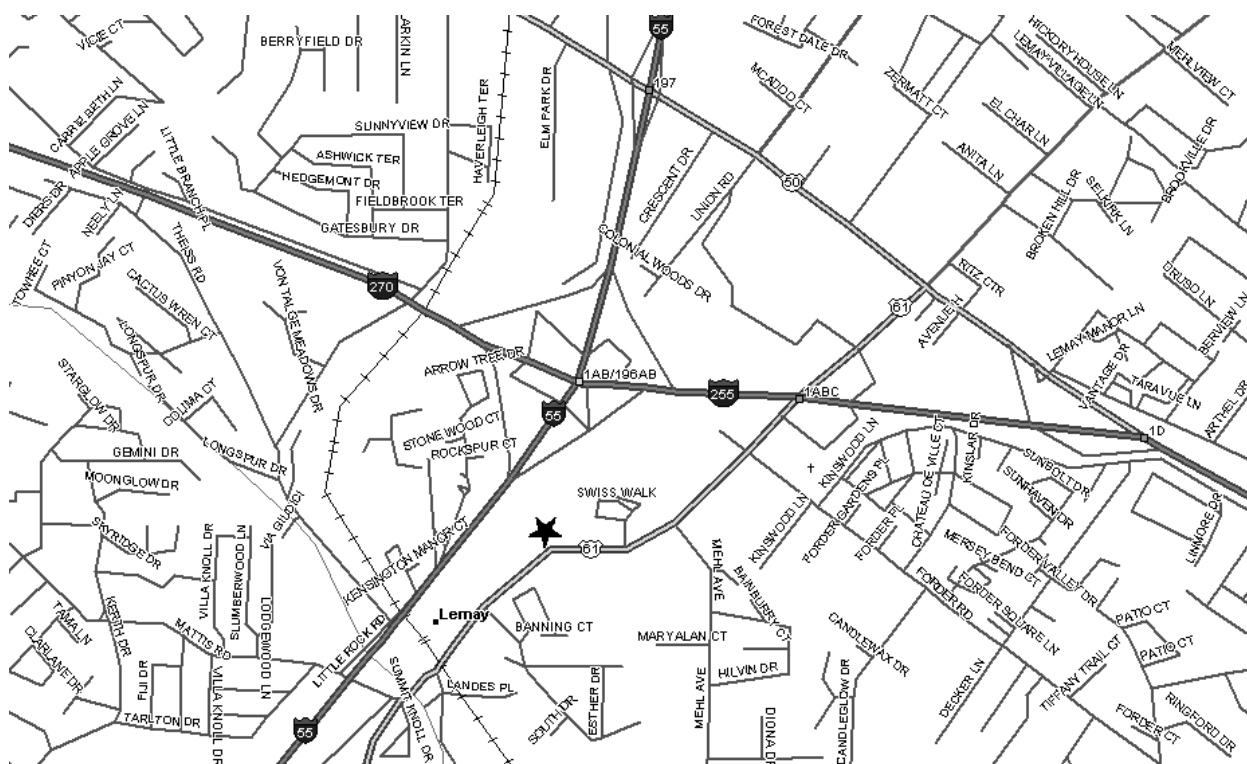

Grand Chapter of Missouri
Pathways to the Stars

Pomegranate Chapter #397 - District: 16
4557 Lemay Ferry Road
St Louis, MO 63129

Phone Number: 314-892-5119

Date (s): 1st & 3rd Wed
Time (s): 7:30 PM

Location Description:

Masonic Lodge (As listed with Grand Lodge of Missouri):

Freedom Masonic Lodge
4557 Lemay Ferry Rd

Map and Directions to Pomegranate Chapter #397

From intersection of I-270/I-255/I-55, East on I-255, to exit 1(Lemay Ferry Road). South on Lemay Ferry approximately ¾ mile to Temple on right.