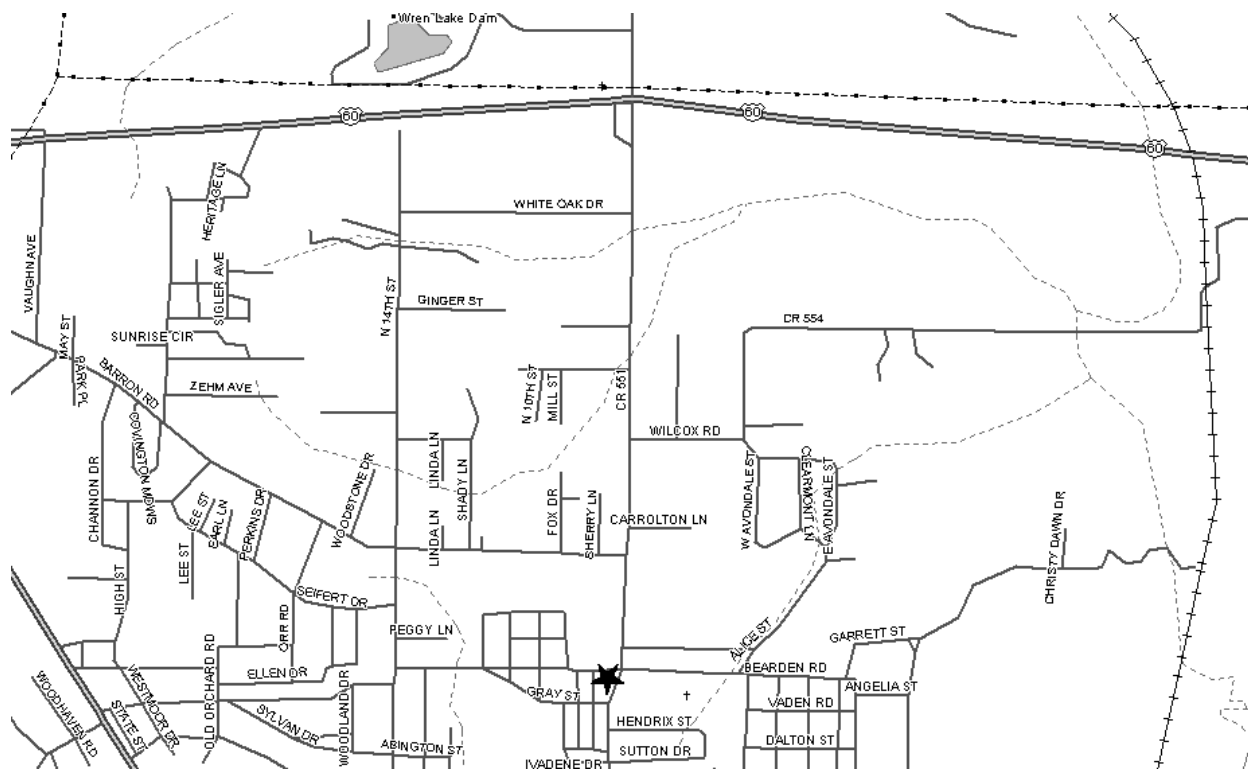

Location Description:

North Main at Barron Road

Masonic Lodge (As listed with Grand Lodge of Missouri):

Poplar Bluff Masonic Lodge

2303 N Main

*Map and Directions to Poplar Bluff Chapter #344*

From US 60 – South on Main Street to Bearden Road. Temple is on SW corner of Main and Bearden.