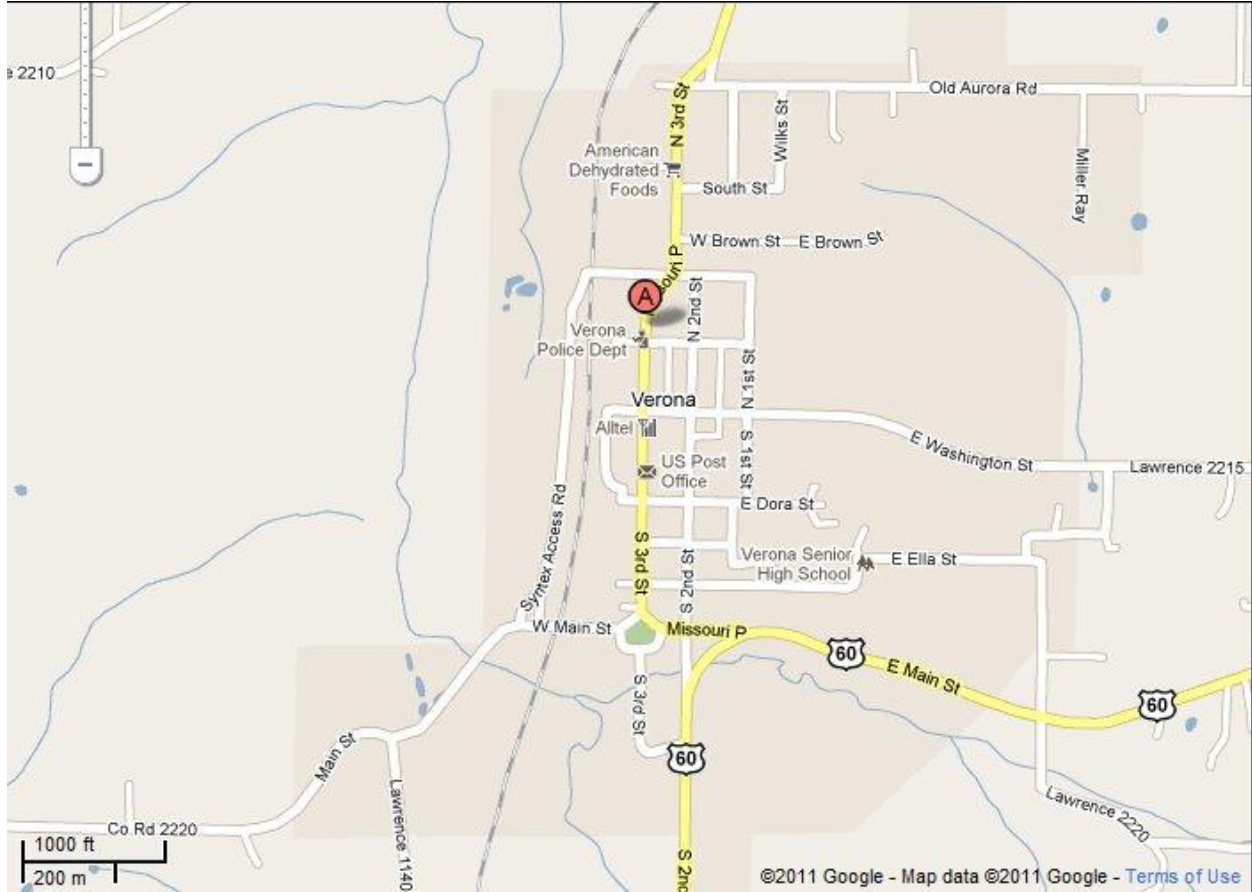

Grand Chapter of Missouri

Queen Ester Chapter #202 – District 22

107 North Third Street
Verona, MO 65769

Meeting Date(s): 2nd & 4th Monday

Time(s): 7:30 P.M.

Location Description:

Masonic Lodge (As listed with the Grand Lodge of Missouri):

Canopy Masonic Lodge #284, 107 North Third Street, Verona, MO 65769

Driving Directions:

From Highway 60: Between Aurora and Monett turn north at Verona Exit onto Business 60 (you can only turn North). Follow Business 60 into town. Just before the curve go straight onto Second Street. Go 1 block to Route P Highway. Turn left onto P Highway, follow around the curve to the right onto Third Street (Third Street and P Highway are the same through town). Queen Ester Chapter #202 will be in the middle of the 4th block on the left (across from the Police Station and City Offices).

From I-44: At Mt Vernon/Aurora exit turn South on state Highway 39. Go about 6 miles to P Highway. Turn Right onto P highway and follow into Verona. P Highway comes in on Third Street. Follow to downtown. Queen Ester Chapter #202 is located on your right across from Police Station and City Offices.