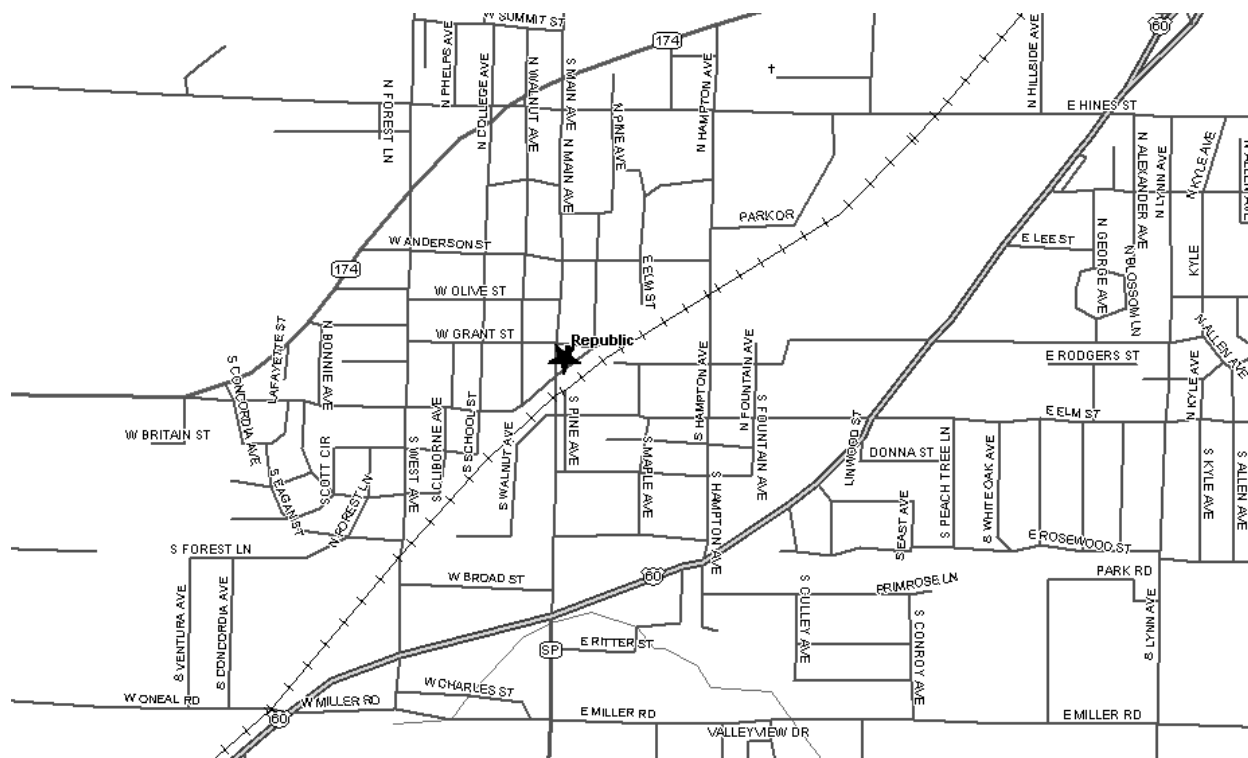

Grand Chapter of Missouri
Pathways to the Stars

Republic Chapter #370 - District: 22
146-1/2 North Main
Republic, MO 65738

Phone Number:

Date (s): 3rd Mon
Time (s): 7:30 PM

Location Description:

Masonic Lodge (As listed with Grand Lodge of Missouri):

Republic Masonic Lodge
144 N Main Ave

Map and Directions to Republic Chapter #370

Located 1/2 block north of RR tracks on Main Ave.