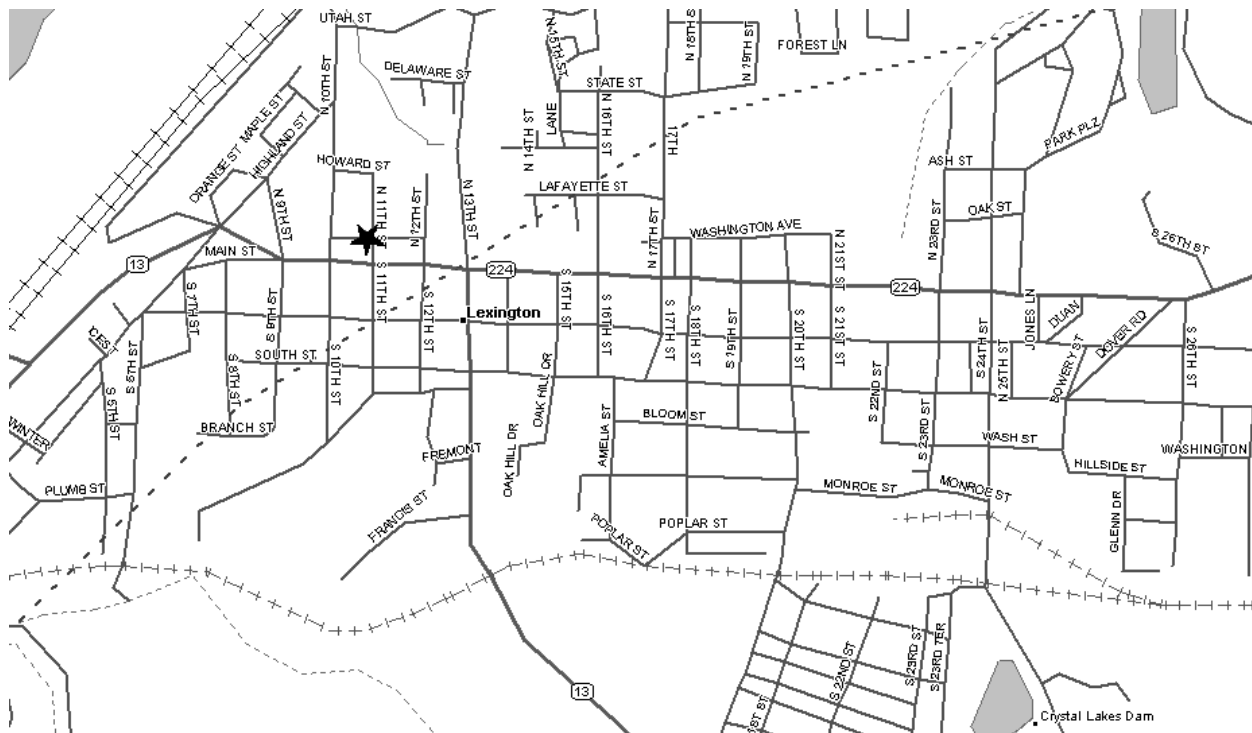

Grand Chapter of Missouri
Pathways to the Stars

Richmond Chapter #255 - District: 8
124 North 11th Street
Lexington, MO 64067

Phone Number:

Date (s): 2nd Thurs
Time (s): 7:30 PM

Location Description:

Lexington Chapter also meets here

Masonic Lodge (As listed with Grand Lodge of Missouri):

Lexington Masonic Lodge
116 W North Main

Map and Directions to Richmond Chapter #255

One block north of State Route 224 (Main St) on 11th.