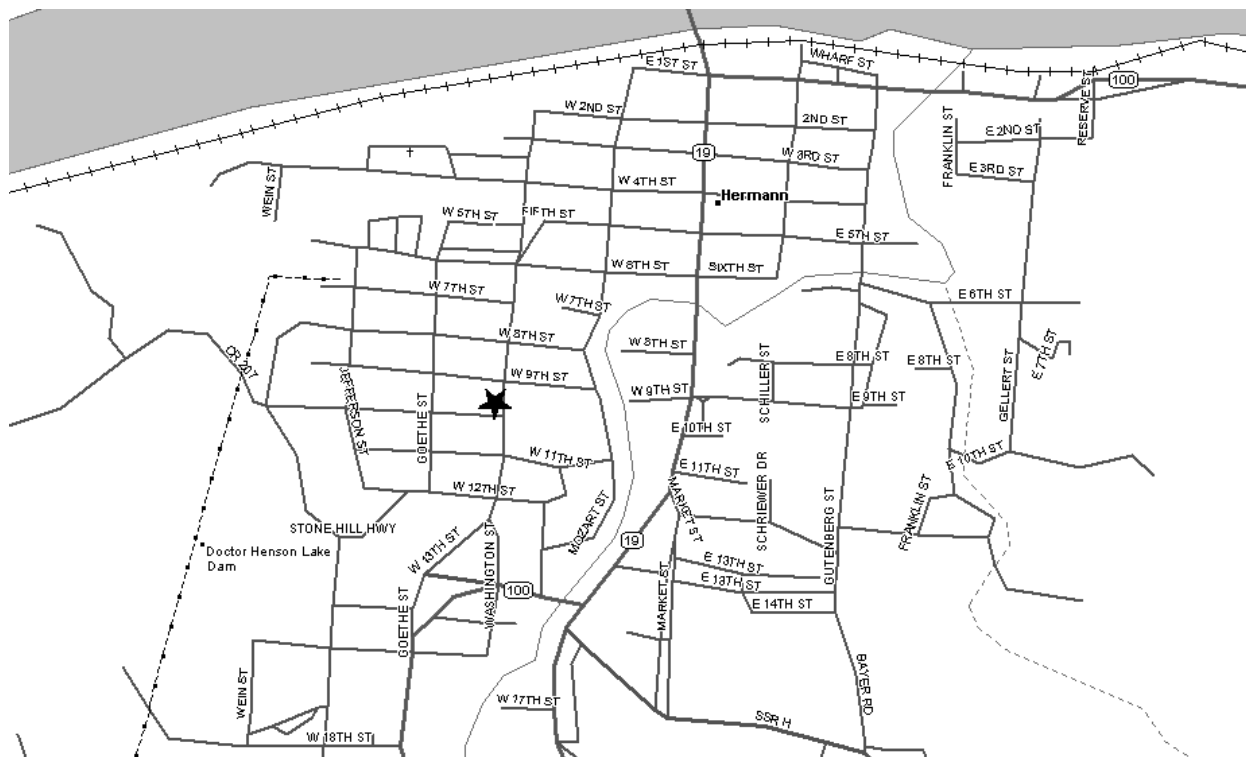

Grand Chapter of Missouri  
Pathways to the Stars

**Riverview Chapter #315 - District: 15**  
910 Washington Street  
Hermann, MO 65041

Phone Number:

Date (s): 2nd Mon  
Time (s): 7:30 PM

Location Description:

Washington & Tenth Streets

Masonic Lodge (As listed with Grand Lodge of Missouri):

Hermann Masonic Lodge  
910 Washington Street

*Map and Directions to Riverview Chapter #315*

State Route 19 to State Route 100 (14<sup>th</sup> Street). West on 14<sup>th</sup> St. to Washington. North on Washington to 10<sup>th</sup>. Temple is on NW corner of intersection of Washington and 10<sup>th</sup>.