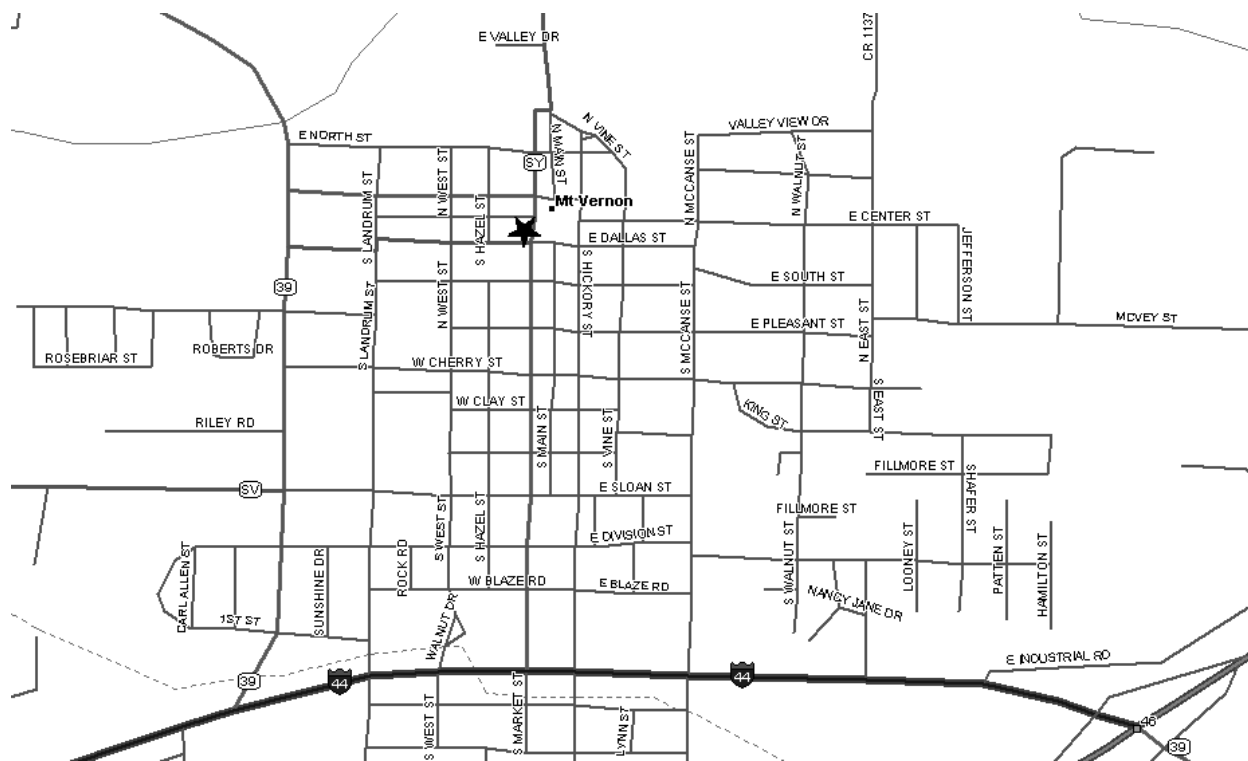

Grand Chapter of Missouri
Pathways to the Stars

Roberta Chapter #89 - District: 22
201 South Market Street
Mt Vernon, MO 65712

Phone Number:

Date (s): 1st & 3rd Mon
Time (s): 7:30 PM

Location Description:

Southwest corner of the square

Masonic Lodge (As listed with Grand Lodge of Missouri):

Mt Vernon Masonic Lodge
201 S Market

Map and Directions to Roberta Chapter #89

I-44 to Exit 46, West on Business 44 to Market St. (State Route 39). North on Market to Dallas. Temple is located at NW corner of Dallas and Market.