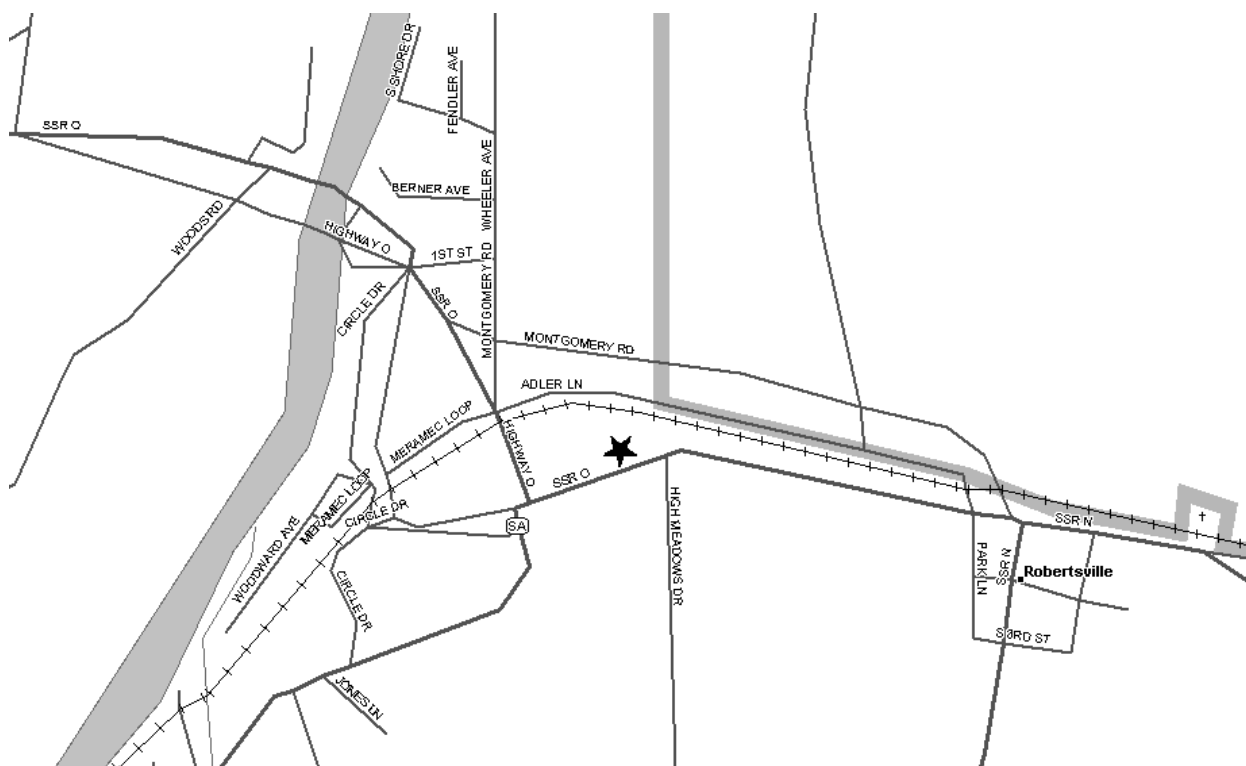

Grand Chapter of Missouri
Pathways to the Stars

Robertsville Chapter #444 - District: 15
1228 Adler Lane
Robertsville, MO 63072

Phone Number:

Date (s): 1st & 3rd Thurs
Time (s): 7:30 PM

Location Description:

Masonic Lodge (As listed with Grand Lodge of Missouri):

Fraternal Masonic Lodge
1228 Adler Rd

Map and Directions to Robertsville Chapter #444

From I-44 (Exit 247)– Follow State Route 0 east to Meramec River. Cross river and continue on State Route 0 less than one mile. Temple is located on Left.