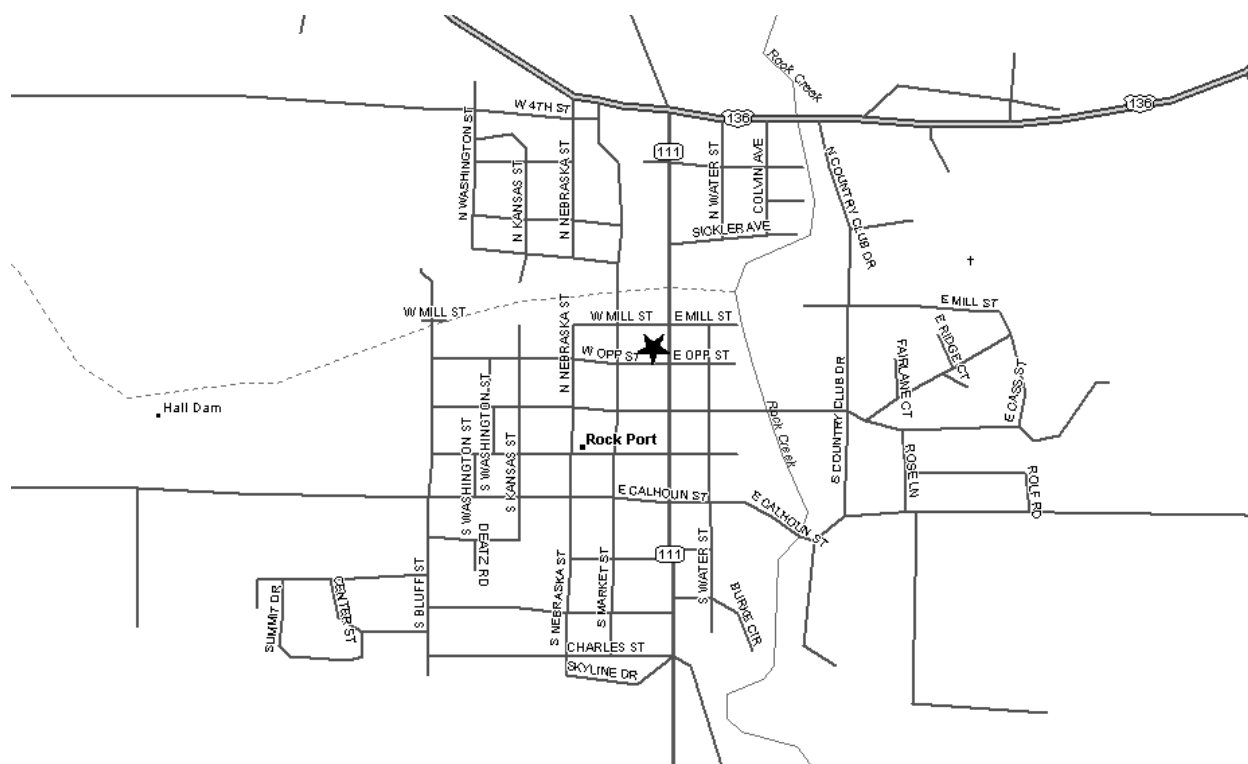

Grand Chapter of Missouri  
Pathways to the Stars

**Rock Port Chapter #440 - District: 1**  
103 West Opp  
Rock Port, MO 64482

Phone Number: 660-744-5484

Date (s): 3rd Tues  
Time (s): 8:00 PM

Location Description:

Masonic Lodge (As listed with Grand Lodge of Missouri):

North Star Masonic Lodge  
103 W Opp St

*Map and Directions to Rock Port Chapter #440*

US 136 to State Route 111 (Main St.) South on Main to Opp St. Temple is on NW corner of Opp and Main.