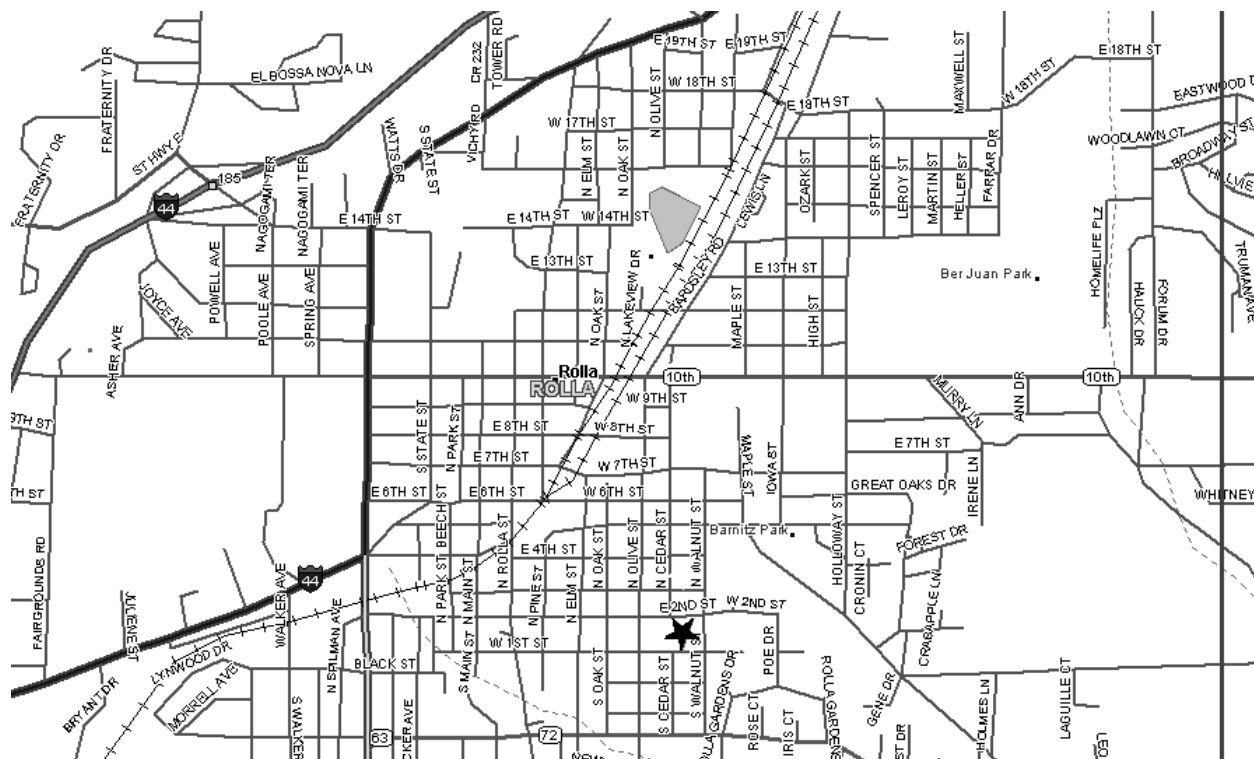

Grand Chapter of Missouri
Pathways to the Stars

Rolla Chapter #176 - District: 14
400 East 2nd Street
Rolla, MO 65401

Phone Number: 573-364-1128

Date (s): 2nd & 4th Tues

Time (s): 7:30 PM

Location Description:

2nd and Walnut Streets

Masonic Lodge (As listed with Grand Lodge of Missouri):

Rolla Masonic Lodge

400 E 2nd St

Map and Directions to Rolla Chapter #176

Any I-44 Rolla Exit (184-186). Business Route 44 to Kings Highway and US 63 (Bishop Ave) South on US 63 two blocks, just past RR underpass. East on 2nd Street, approximately 11 blocks to Temple on Right. Located at corner of 2nd and Walnut.