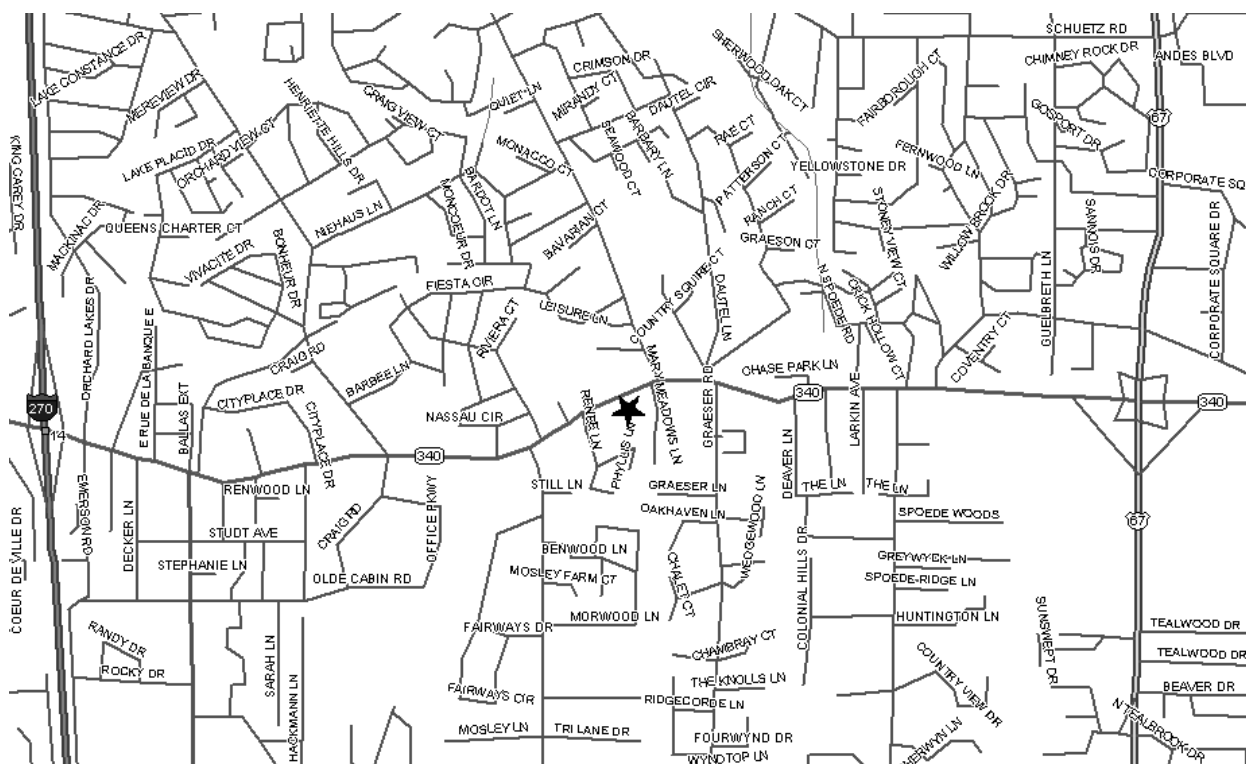

Grand Chapter of Missouri
Pathways to the Stars

Rose Hill Chapter #120 - District: 16
11122 Olive Boulevard
St Louis, MO 63141

Phone Number: 314-567-9374

Date (s): 1st & 3rd Fri
Time (s): 7:30 PM

Location Description:

Masonic Lodge (As listed with Grand Lodge of Missouri):

Rose Hill Masonic Lodge
11122 Olive Blvd

Map and Directions to Rose Hill Chapter #120

I-270 exit 14, east on State Route 340 (Olive), 1 ¼ miles to temple on Right. Located on right between Renee Lane and Mary Meadows Lane.