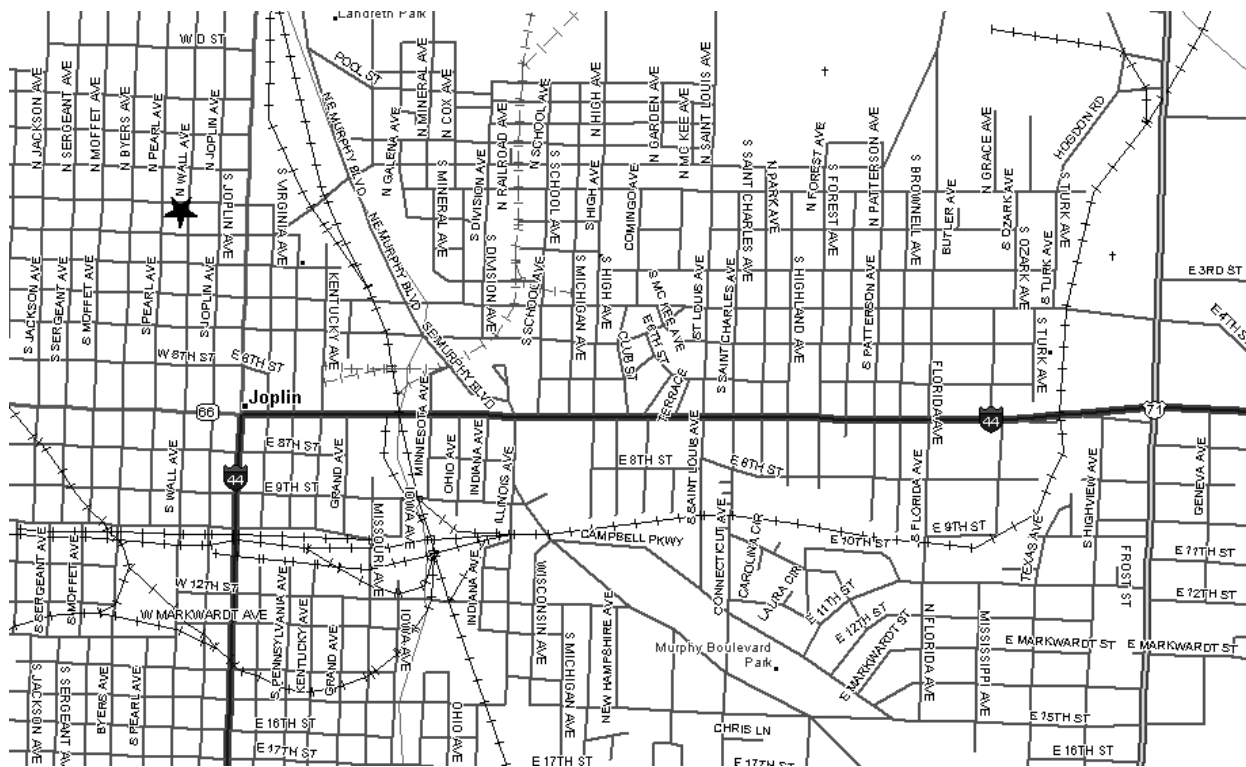

Grand Chapter of Missouri
Pathways to the Stars

Ruth Chapter #177 - District: 21

308 West 1st
Joplin, MO 64801

Phone Number:

Date (s): 1st & 3rd Thurs
Time (s): 7:30 PM

Location Description:

1st & Wall Streets

Masonic Lodge (As listed with Grand Lodge of Missouri):

Joplin Masonic Lodge
308 West 1st

Map and Directions to Ruth Chapter #177

From I-44 Exit 8 follow Business US 71 north to Business 44. West on Business 44 (7th Street) to Main Street (where Business 44 turns south) Continue west on 7th Street two blocks to Wall Street. North on Wall 6 block. Temple is on SW corner of Wall & 1st Street.