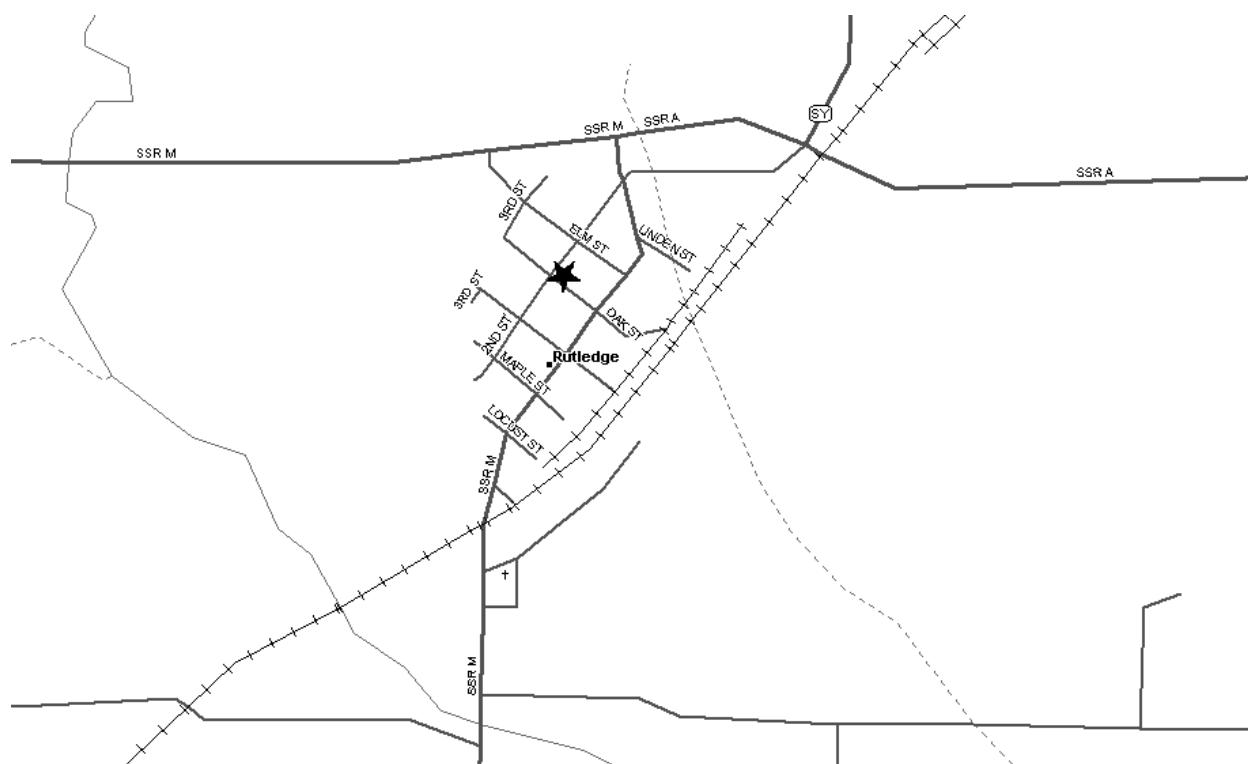

Grand Chapter of Missouri
Pathways to the Stars

Rutledge Chapter #343 - District: 3
2nd & Oak Streets
Rutledge, MO 63563

Phone Number:

Date (s): 2nd & 4th Tues
Time (s): 7:30 PM

Location Description:

Masonic Lodge (As listed with Grand Lodge of Missouri):

Rutledge Masonic Lodge
2nd and Oak St

Map and Directions to Rutledge Chapter #343

Located on E corner of Oak and 2nd.