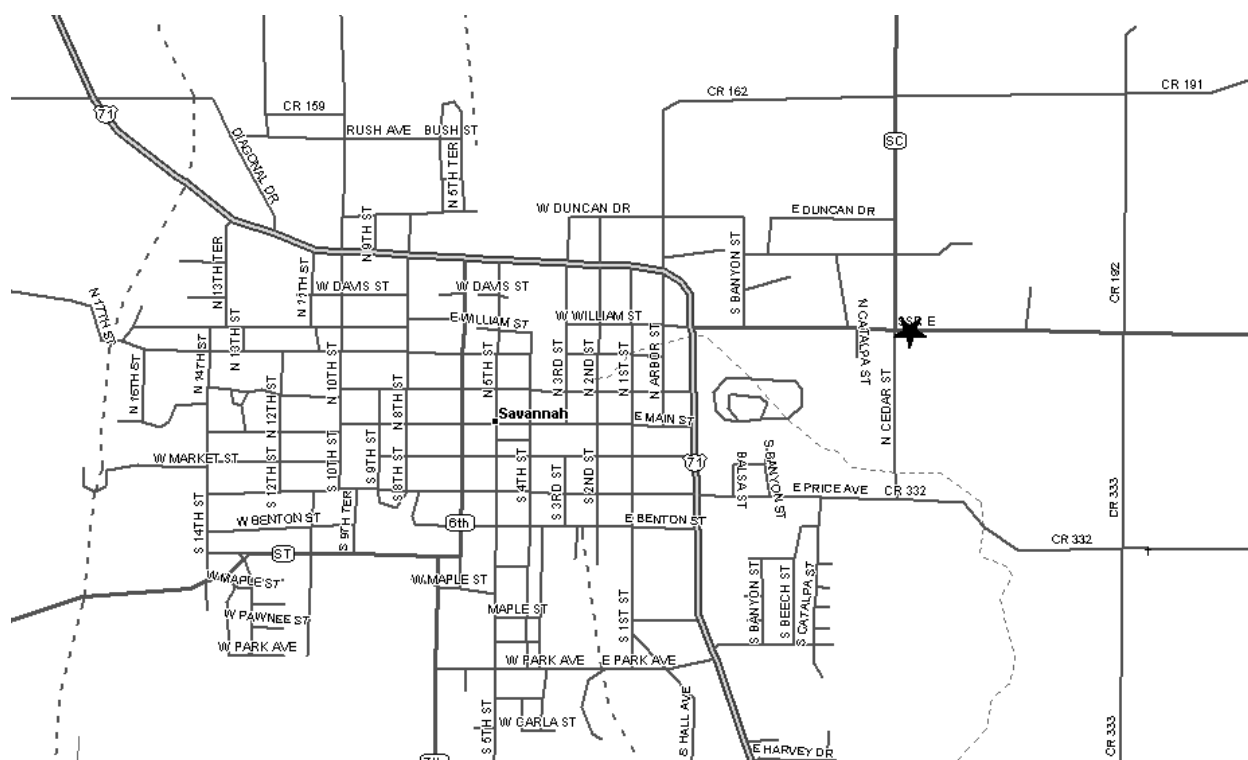

Grand Chapter of Missouri
Pathways to the Stars

Savannah Chapter #223 - District: 4
904 East Highway E
Savannah, MO 64485

Phone Number:

Date (s): 4th Mon
Time (s): 7:30 PM

Location Description:

Masonic Lodge (As listed with Grand Lodge of Missouri):

Savannah Masonic Lodge
904 E Hwy E

Map and Directions to Savannah Chapter #223

Business US 71 to State Route E. East on State Route E ½ mile to Cedar Street. Temple should be located near this intersection. Location of the temple is approximate.