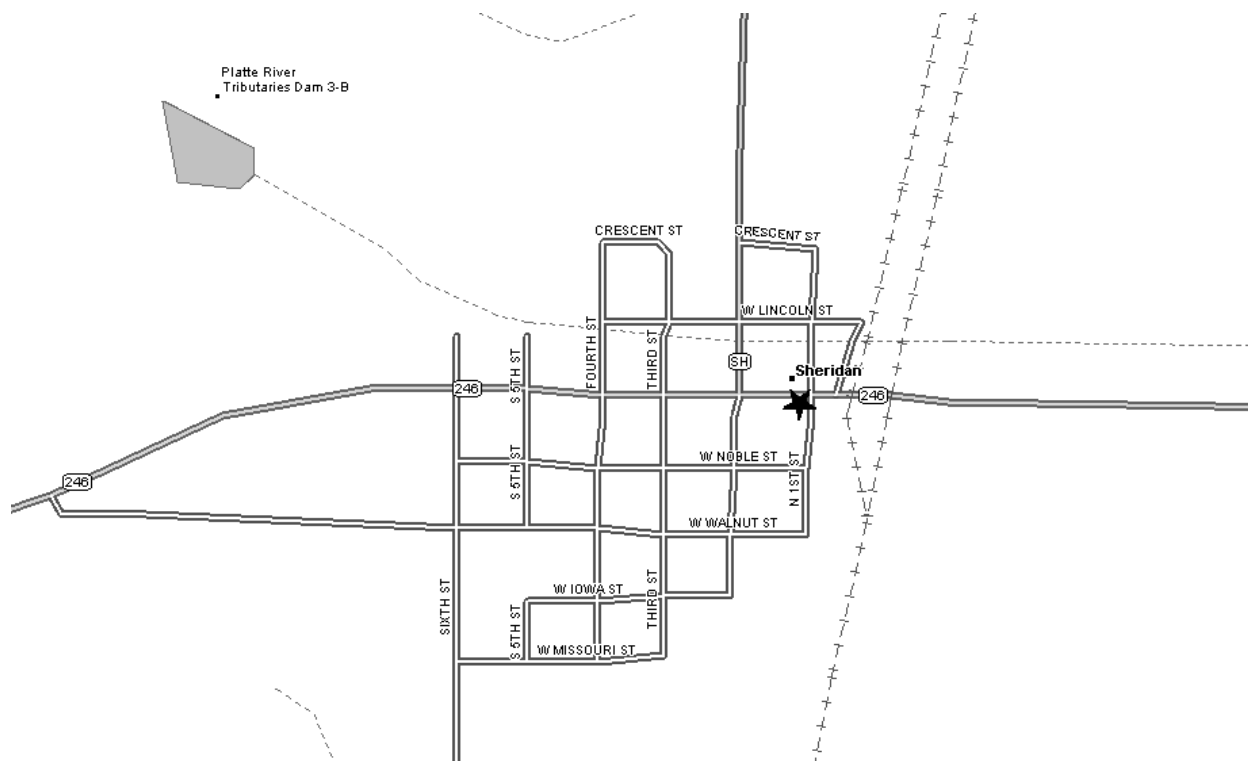

Grand Chapter of Missouri
Pathways to the Stars

Sheridan Chapter #25 - District: 2
116 W Jefferson
Sheridan, MO 64486

Phone Number:

Date (s): 1st & 3rd Tues

Time (s): 7:30 Oct-Mar/8:00 Apr-Sep

Location Description:

Hwy 246

Masonic Lodge (As listed with Grand Lodge of Missouri):

Defiance Masonic Lodge

Jefferson St

Map and Directions to Sheridan Chapter #25

State Route 246 (Jefferson Street) to 1st Street. Located at corner of Jefferson and 1st.