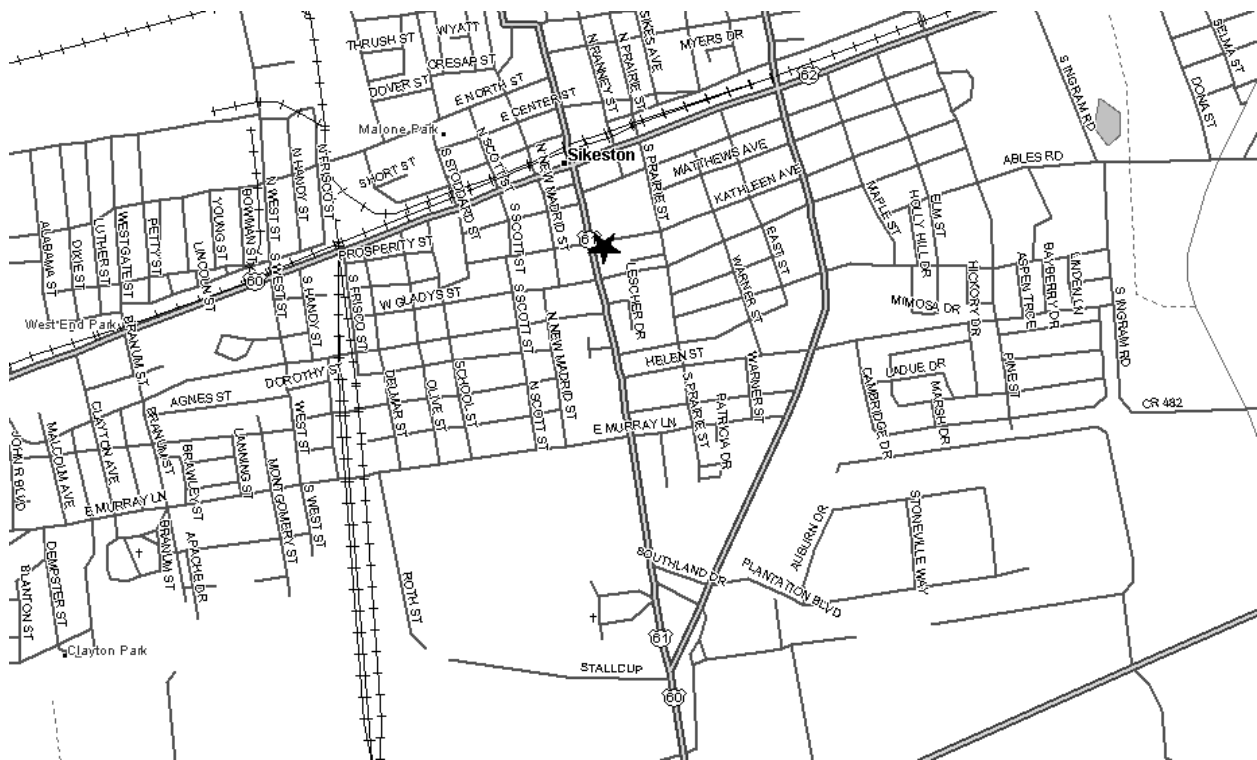

Grand Chapter of Missouri
Pathways to the Stars

Sikeston Chapter #137 - District: 29
320 South Kingshighway
Sikeston, MO 63801

Phone Number: 573-471-5310

Date (s): 2nd & 4th Thurs
Time (s): 7:30 PM

Location Description:

Masonic Lodge (As listed with Grand Lodge of Missouri):

Sikeston Masonic Lodge
320 S Kingshighway

Map and Directions to Sikeston Chapter #137

From intersection of Business US 61 (Kingshighway) and Business US 60 (Malone Ave), south on Kingshighway two blocks to Kathleen Ave. Temple is on SE corner of intersection of Kathleen and Kingshighway.