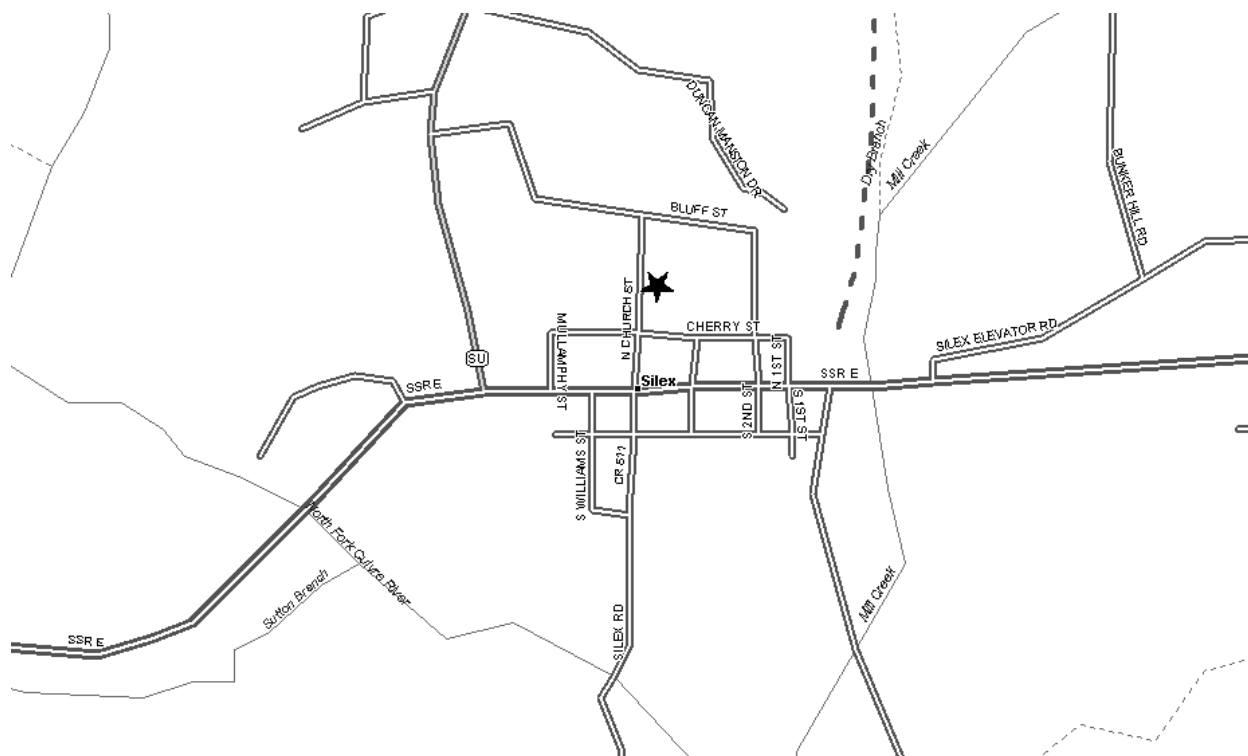

Grand Chapter of Missouri  
Pathways to the Stars

**Silex Chapter #80** - District: 10  
118 Church Street  
Silex, MO 63377

Phone Number:

Date (s): 3rd Fri  
Time (s): 7:30 PM

Location Description:

Masonic Lodge (As listed with Grand Lodge of Missouri):

Silex Masonic Lodge  
118 Church St

*Map and Directions to Silex Chapter #80*

State Route E to Church Street. North on Church Street 1½ blocks to Temple on right.