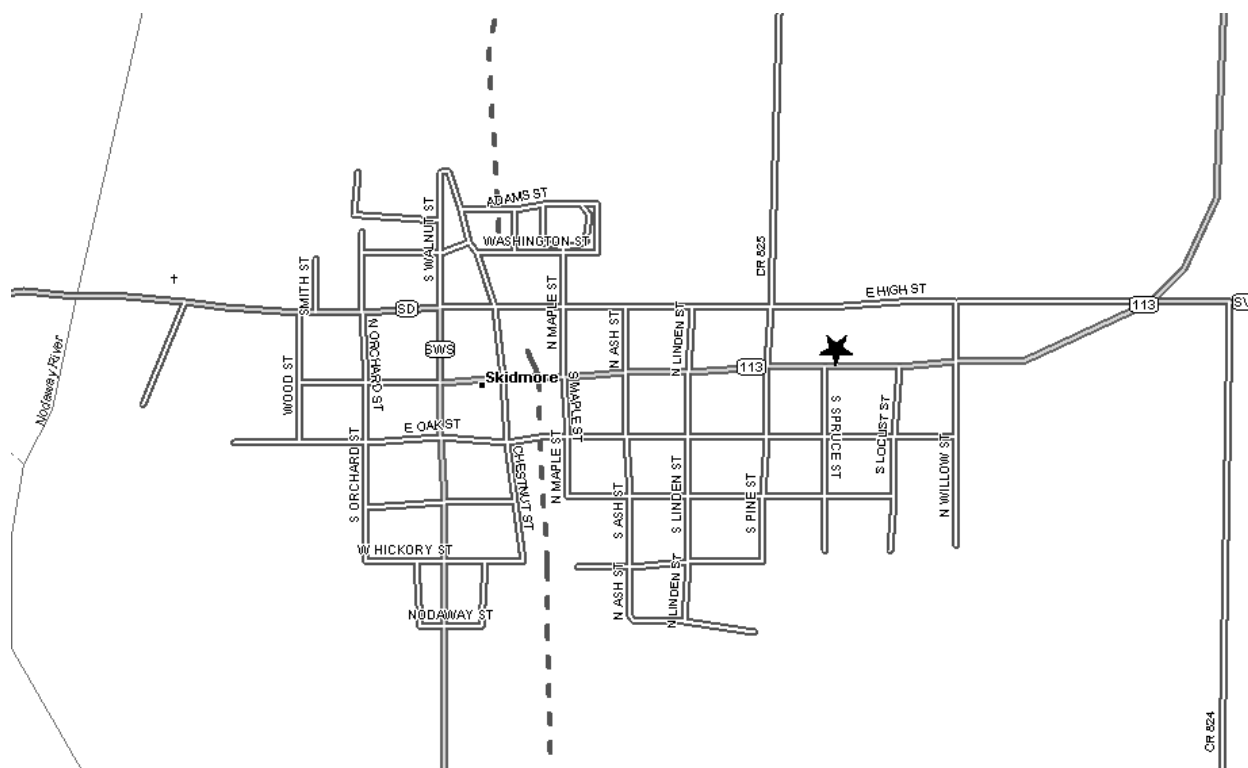

Grand Chapter of Missouri
Pathways to the Stars

Skidmore Chapter #402 - District: 1
East Elm Street
Skidmore, MO 64487

Phone Number:

Date (s): 1st & 3rd Mon
Time (s): 7:30 PM

Location Description:

Masonic Lodge (As listed with Grand Lodge of Missouri):

Skidmore Masonic Lodge
1622 N Main St, 64468 (Maryville)??

Map and Directions to Skidmore Chapter #402

LOCATION UNKNOWN - SOURCES CONFLICT